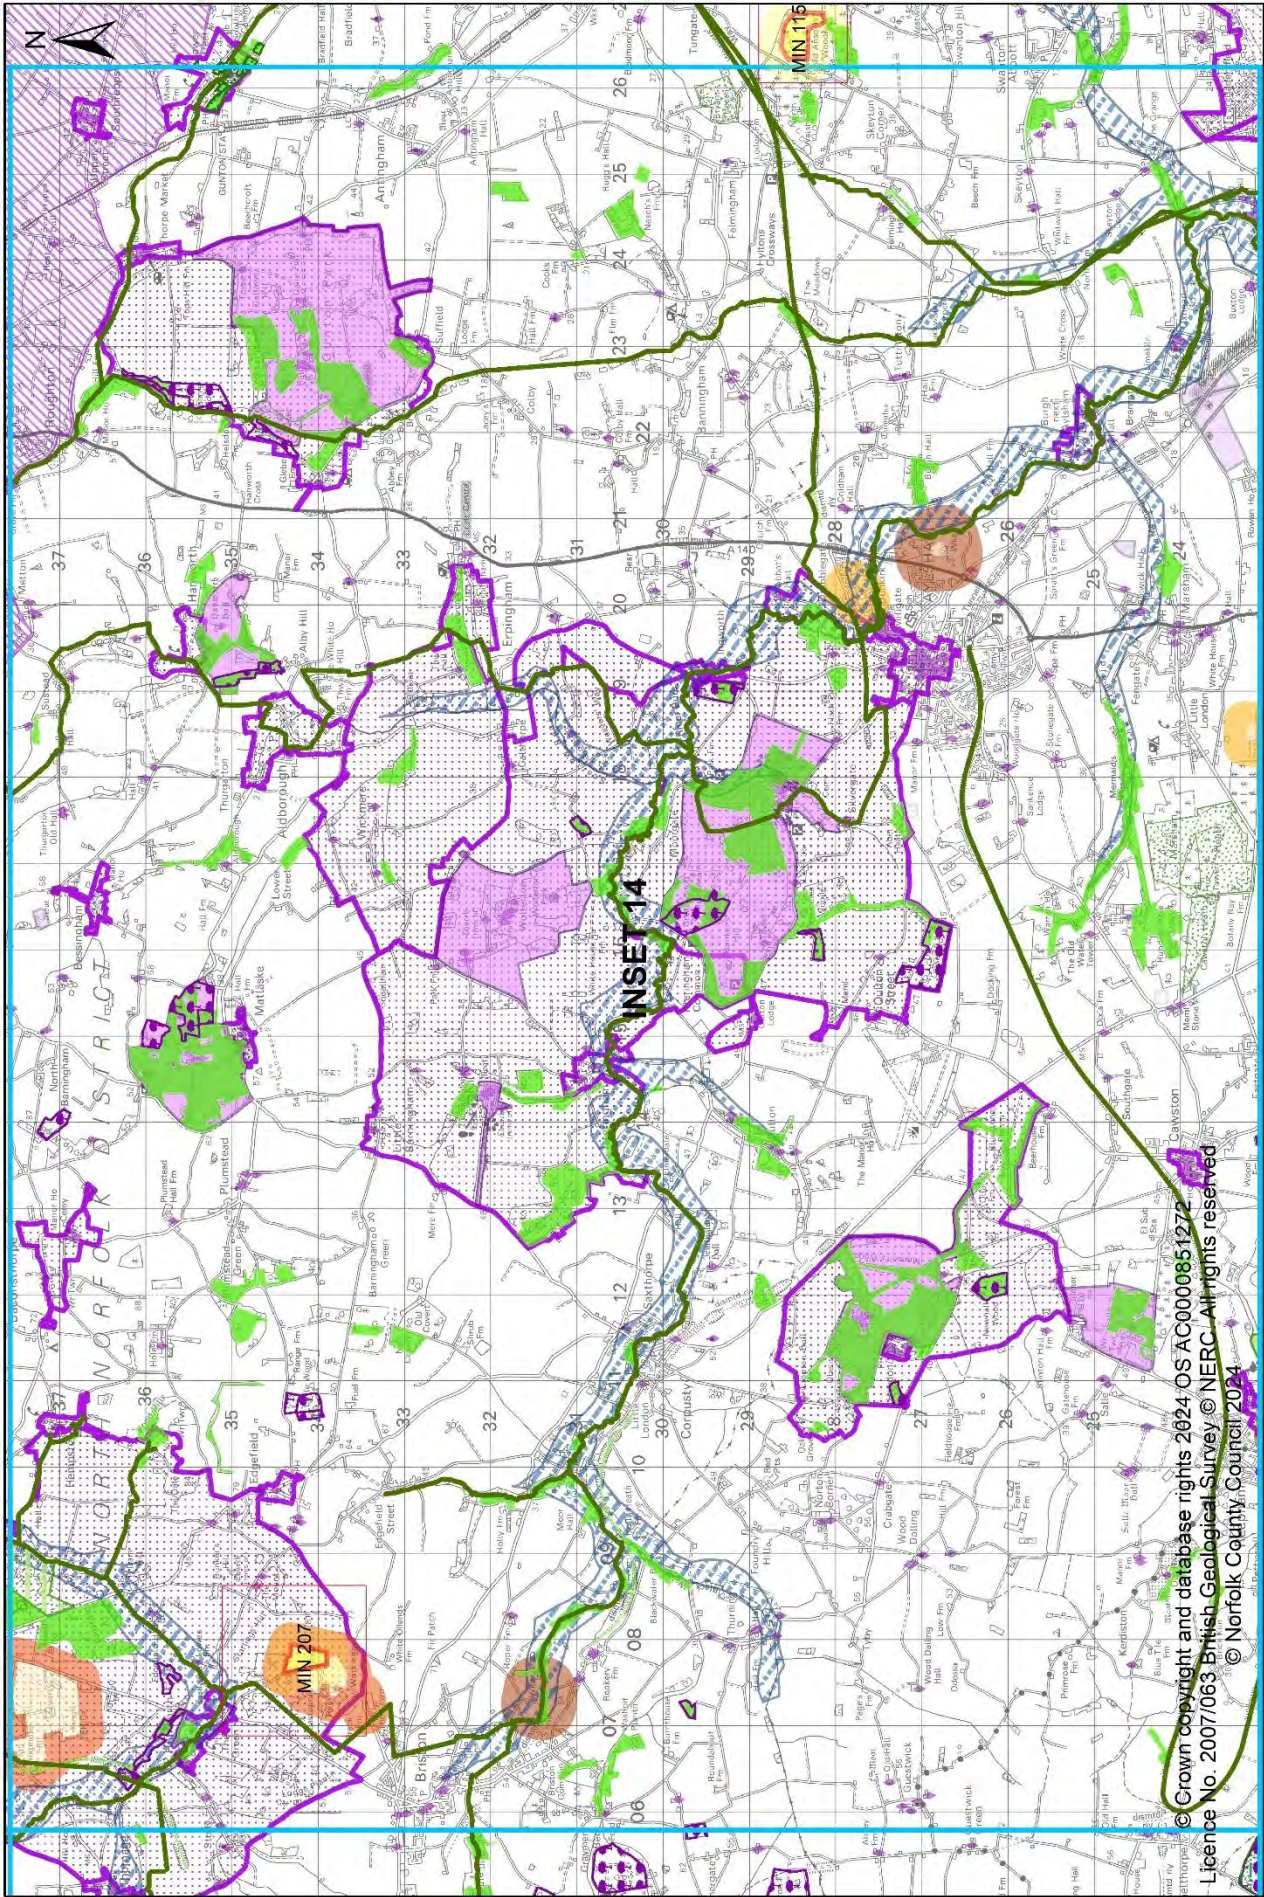

0 1,250 2,500 3,750 5,000 Metres

Published: 2025

Norfolk County Council

© Crown copyright and database rights 2024 OS AC00008812/4
 Licence No. 2007/063 British Geological Survey © NERC. All rights reserved
 © Norfolk County Council 2024