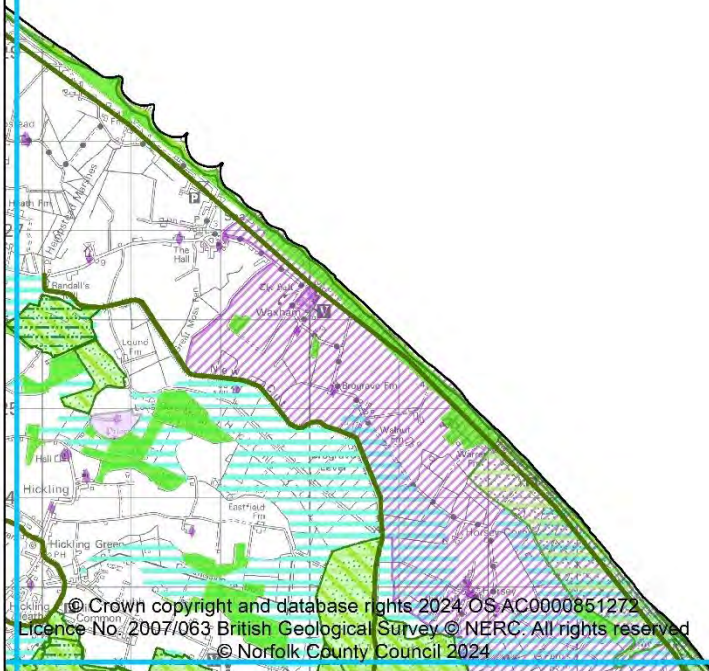

INSET 24

© Crown copyright and database rights 2024 OS AC0000851272
Licence No: 2007/063 British Geological Survey © NERC. All rights reserved
© Norfolk County Council 2024

Published: 2025 **Norfolk County Council**