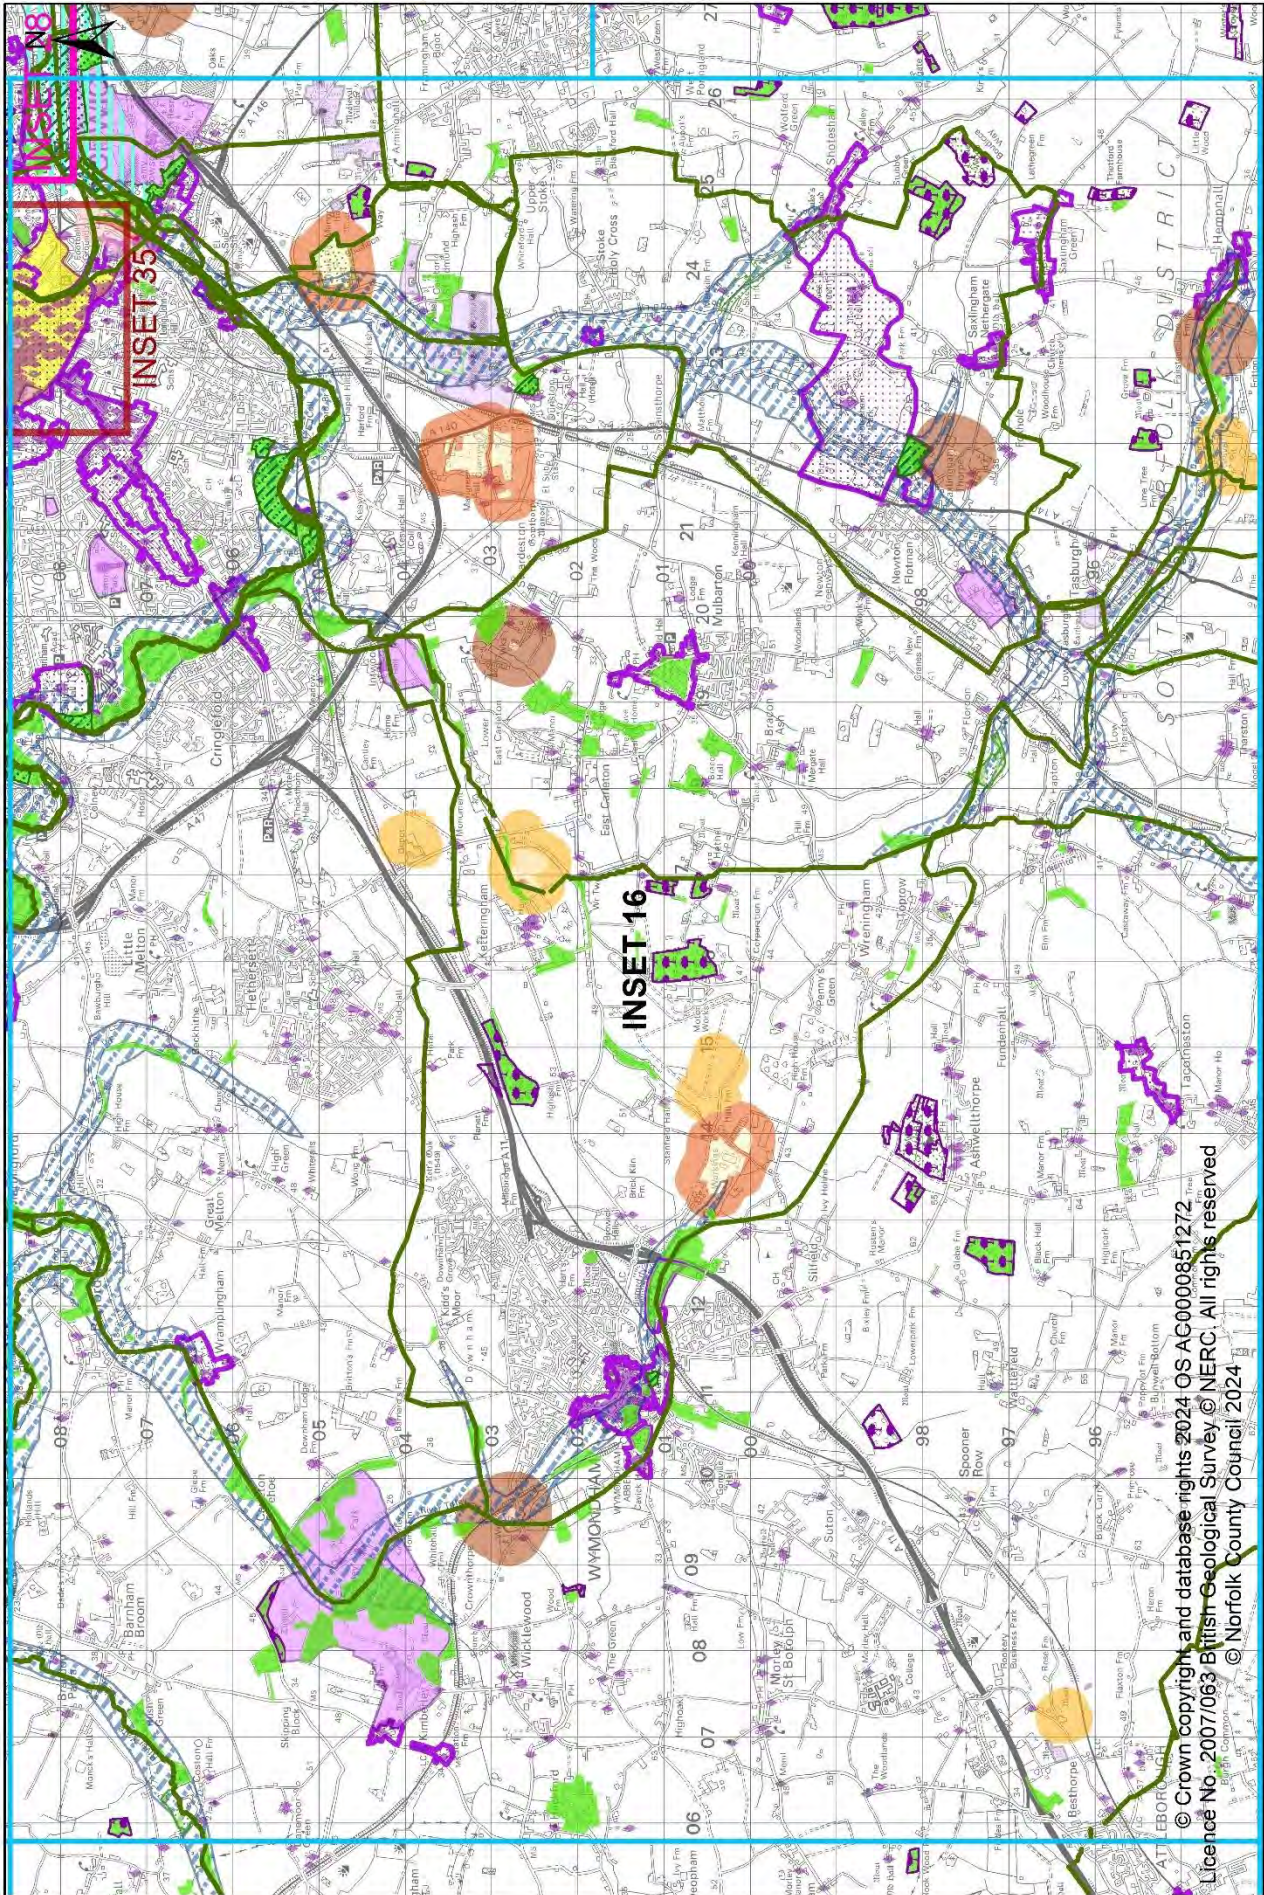

© Crown copyright, and database rights 2024 OS AC0000851272
Licence No. 2007/063 British Geological Survey © NERC. All rights reserved
© Norfolk County Council 2024

0 1,250 2,500 3,750 5,000 Metres