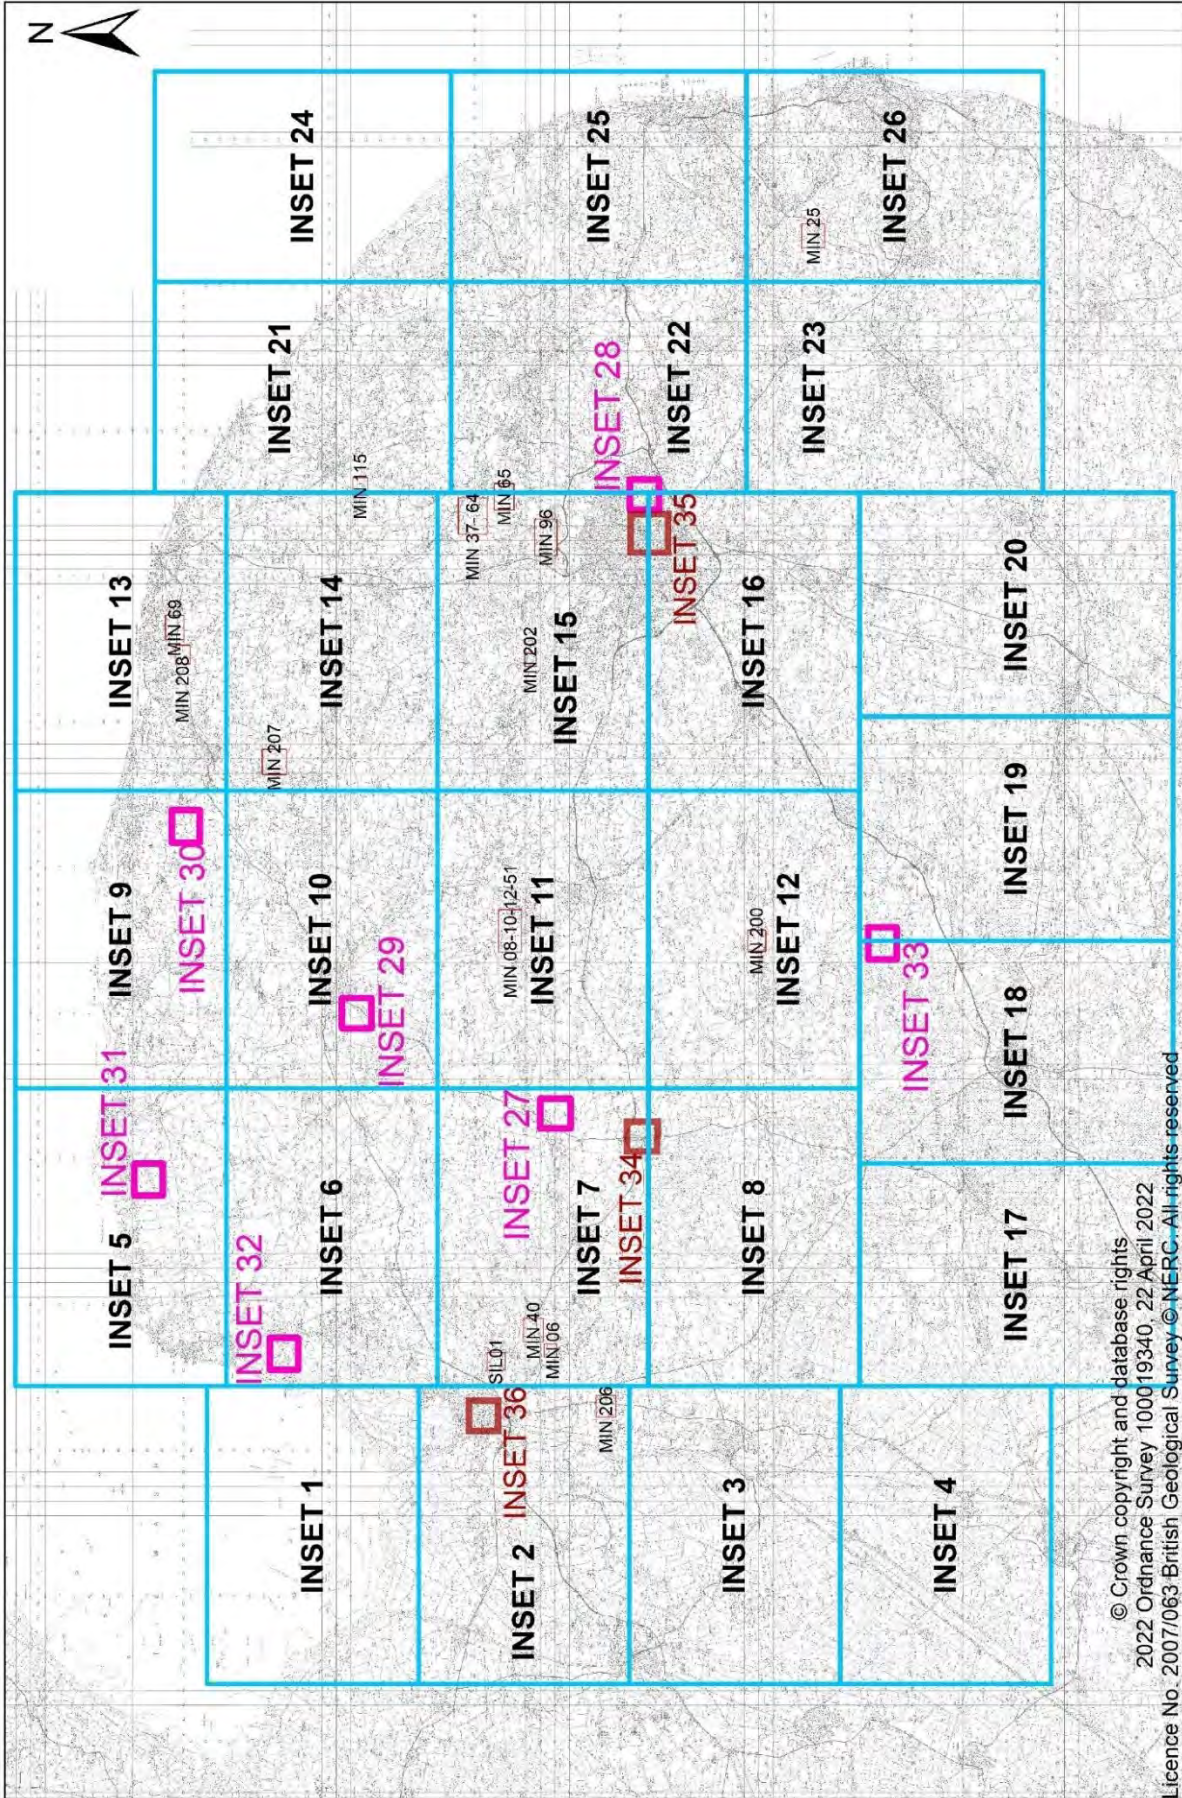

Contents

Inset maps layout – page B2

Inset maps 1-26: Policies - page B3

Mineral Specific site Allocations inset maps – page B30

Breckland site allocation inset maps – page B31

Broadland site allocation inset maps – page B33

King's Lynn and West Norfolk site allocation inset maps – page B37

North Norfolk site allocation inset maps – page B41

South Norfolk site allocation inset map – page B45

© Crown copyright and database rights
 2022 Ordnance Survey 100019340, 22 April 2022
 Licence No. 2007/063 British Geological Survey © NERC. All rights reserved