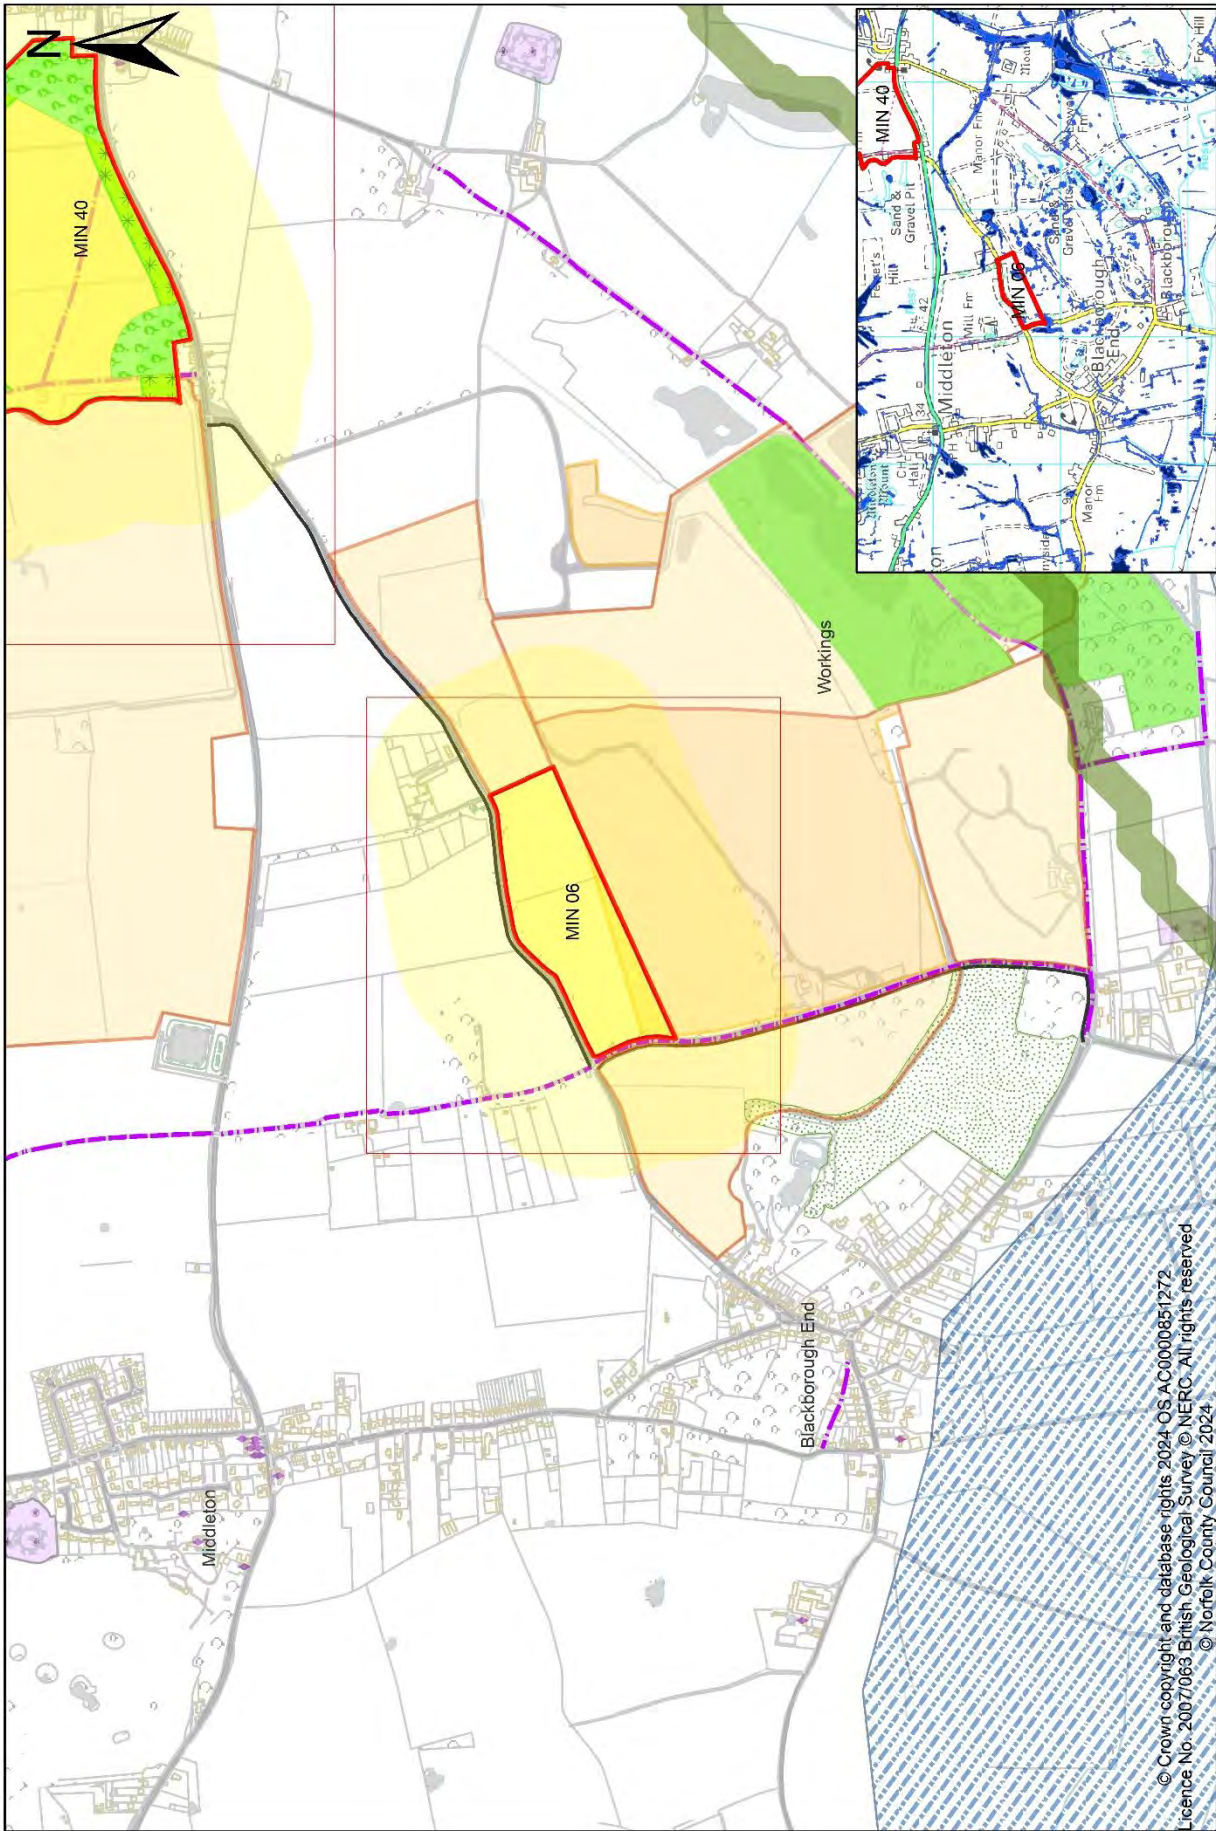

King's Lynn and West Norfolk mineral site allocations

© Crown copyright and database rights 2024 OS AC0000851272
Licence No. 2007/063 British Geological Survey © NERC. All rights reserved
© Norfolk County Council 2024

Published: 2025