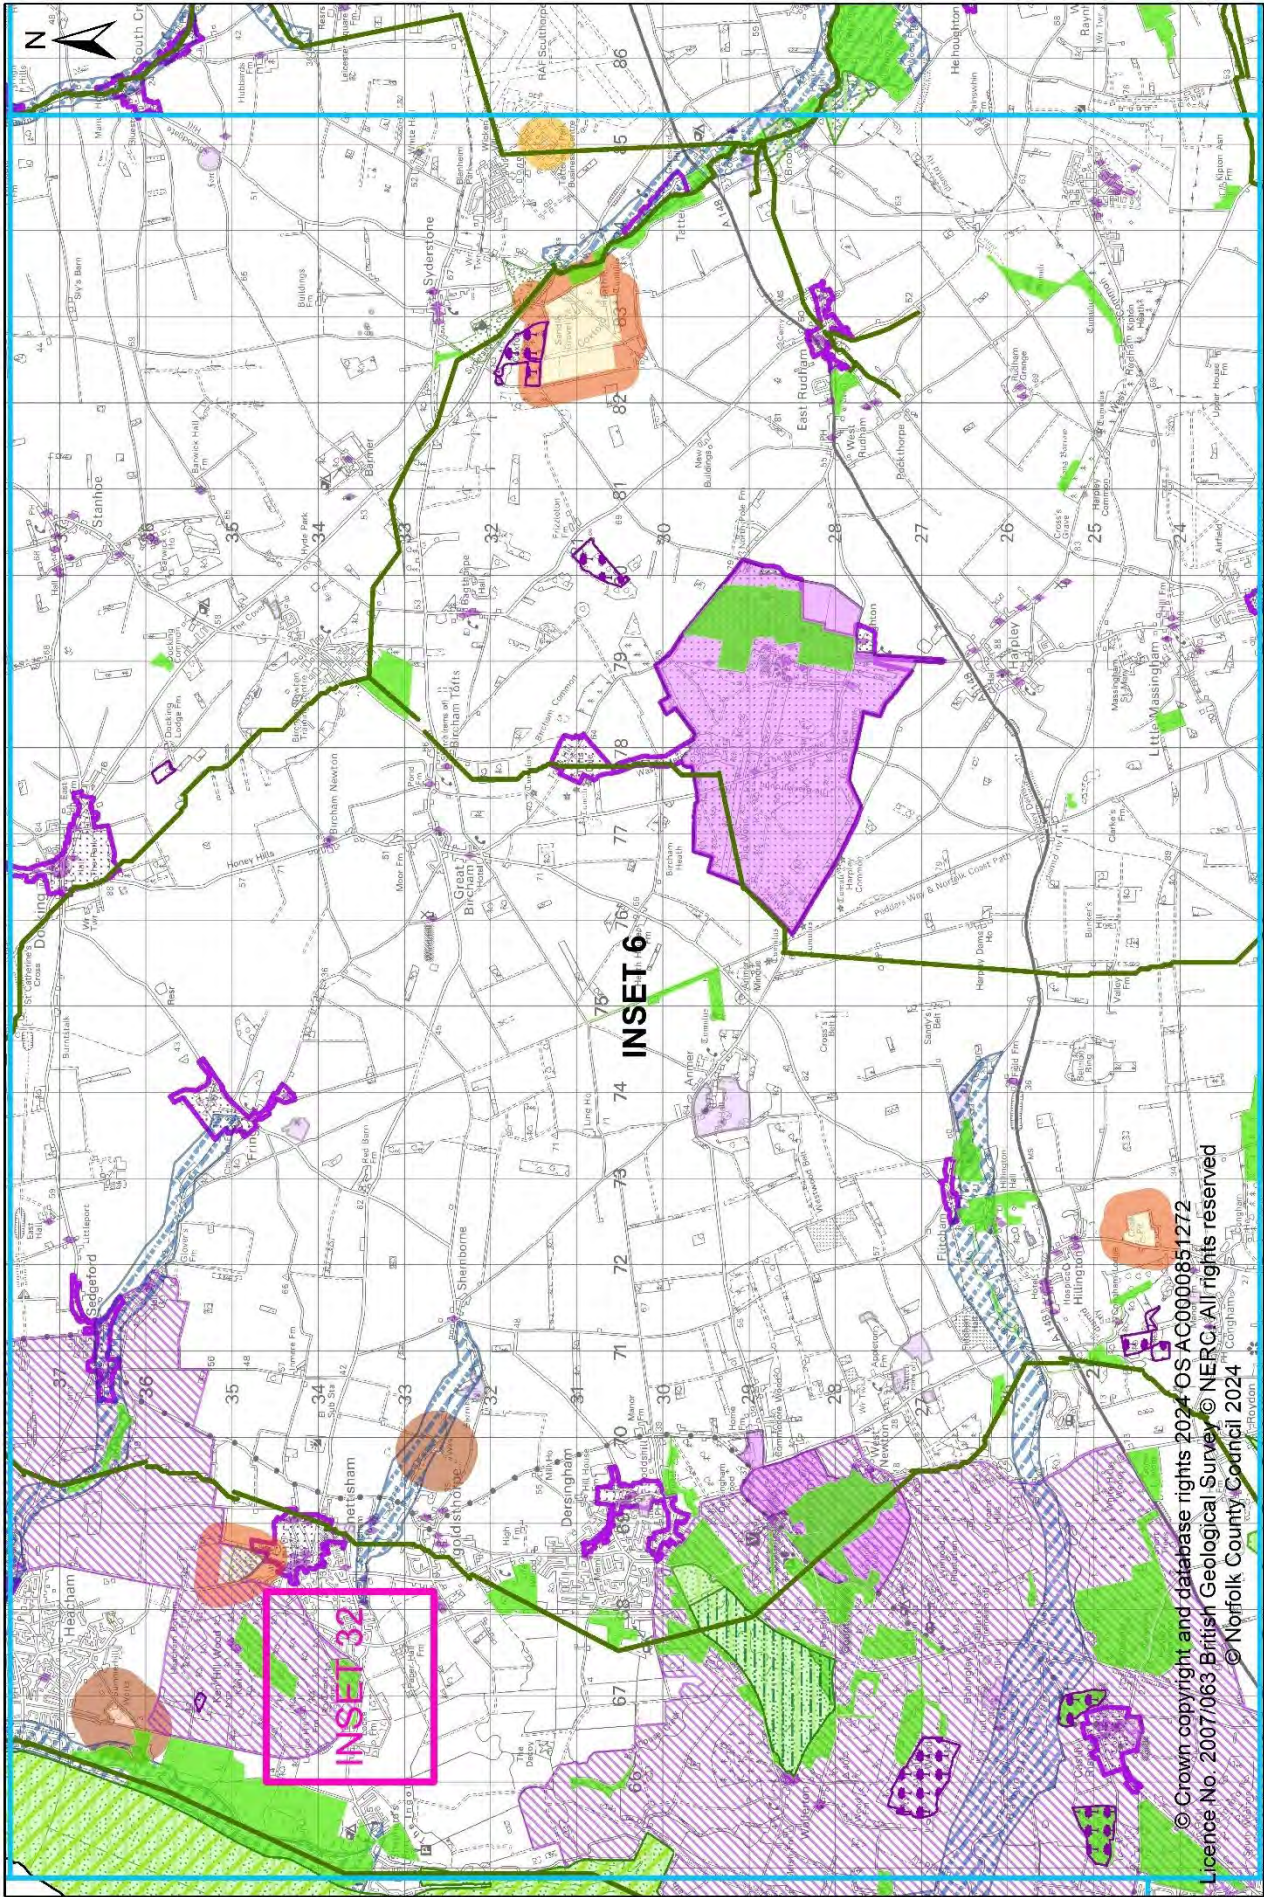

0 1,250 2,500 3,750 5,000 Metres

Published: 2025

Norfolk County Council

INSET 5

© Crown copyright and database rights 2024. OS AC0000851272
 Licence No. 2007/063 British Geological Survey © NERC. All rights reserved
 © Norfolk County Council 2024