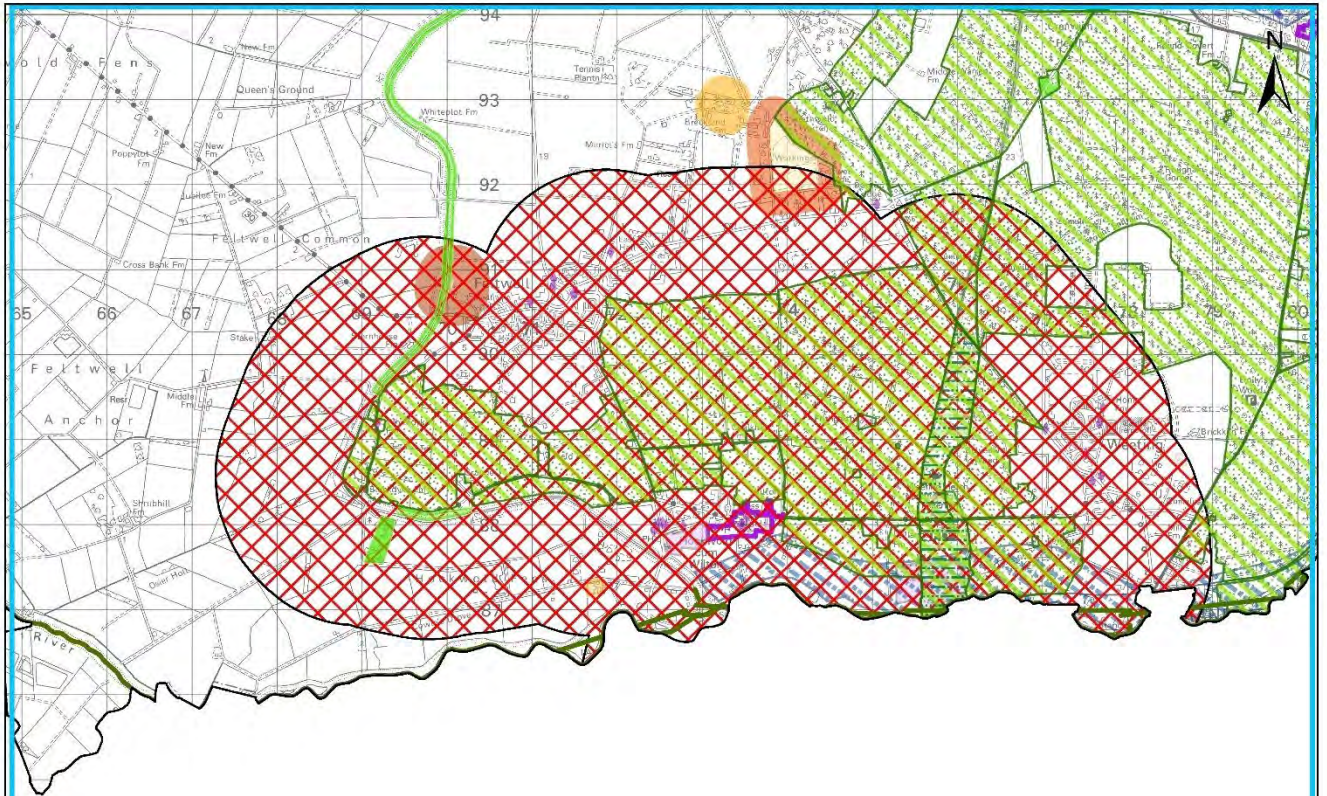

INSET 17

© Crown copyright and database rights 2024 OS AC0000851272
Licence No. 2007/063 British Geological Survey © NERC. All rights reserved
© Norfolk County Council 2024

0 1,250 2,500 3,750 5,000 Metres

Published: 2025 **Norfolk County Council**