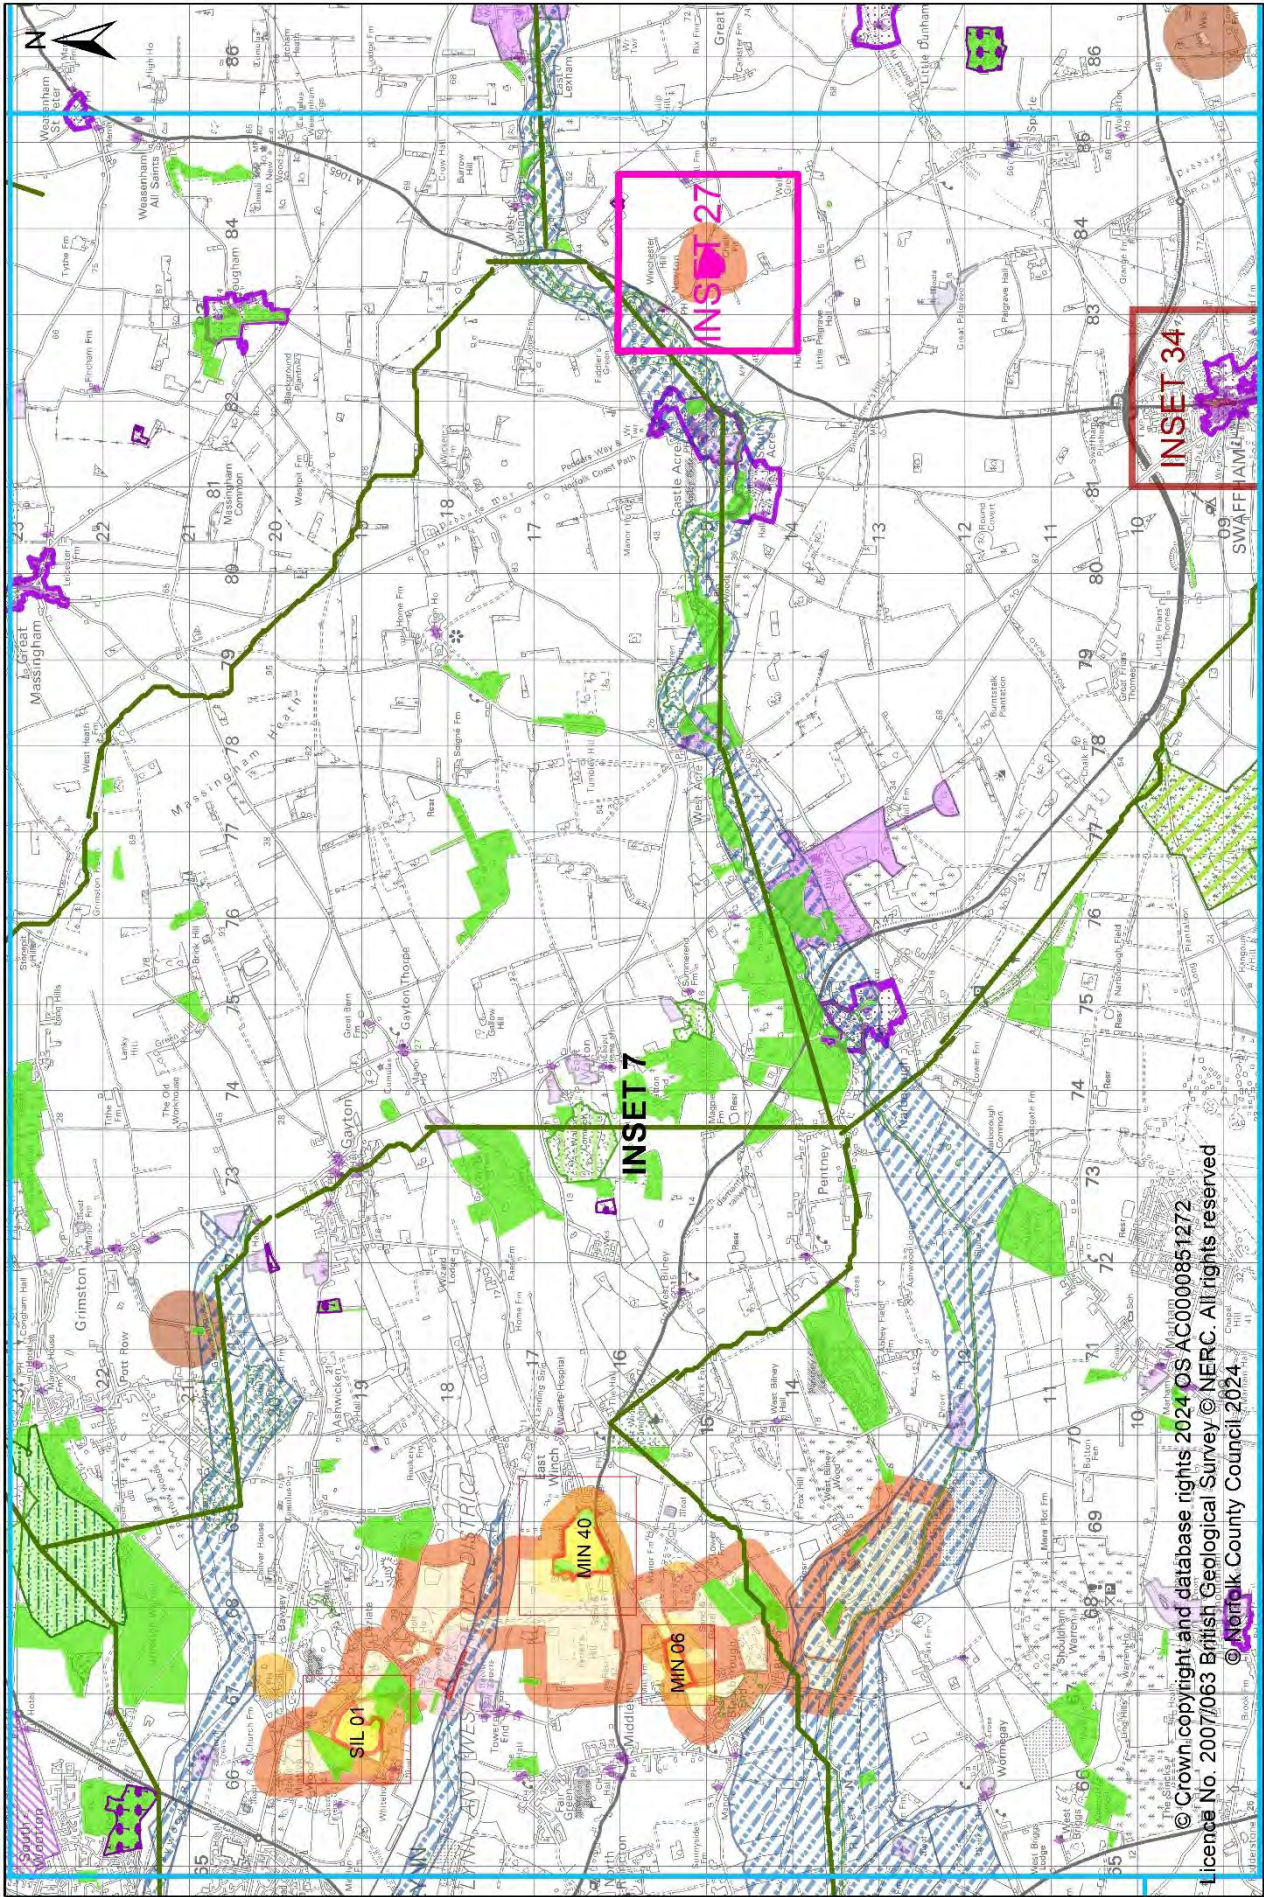

© Crown copyright and database rights 2024 OS AC0000851272
Licence No. 2007/063 British Geographical Survey © NERC. All rights reserved
© Norfolk County Council 2024

0 1,250 2,500 3,750 5,000 Metres

Published: 2025