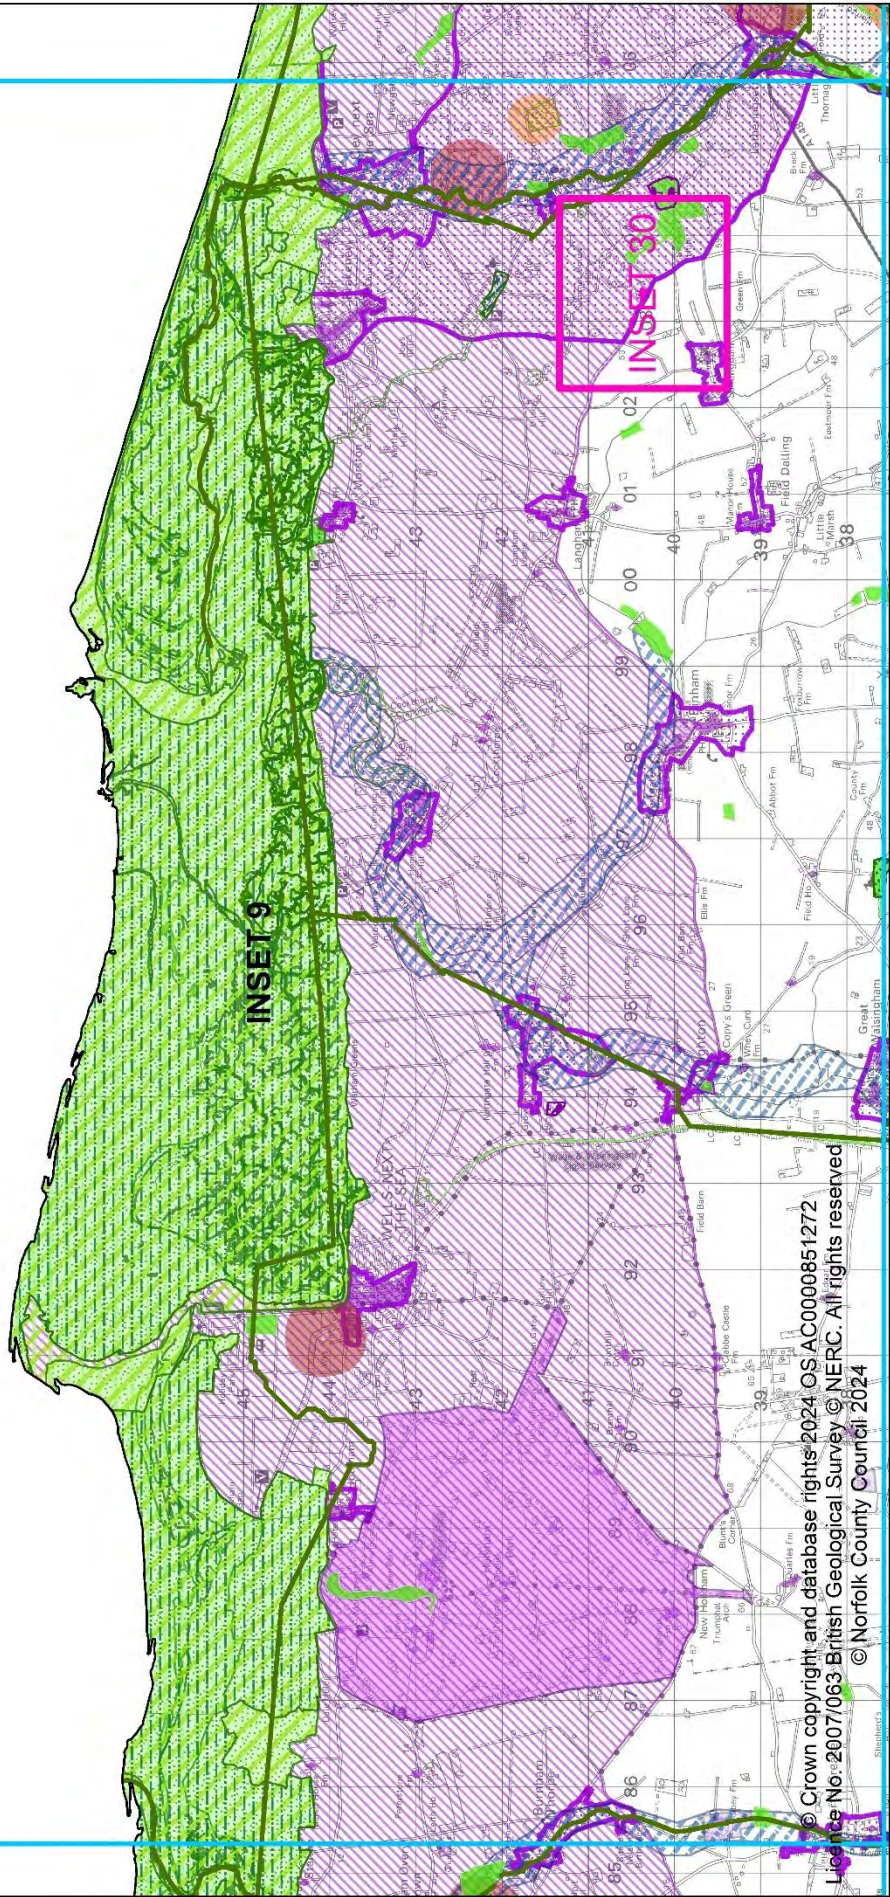

© Crown copyright and database rights 2024 OS AC0000851272
Licence No: 2007/063 British Geological Survey © NERC. All rights reserved
© Norfolk County Council 2024

Published: 2025

Norfolk County Council