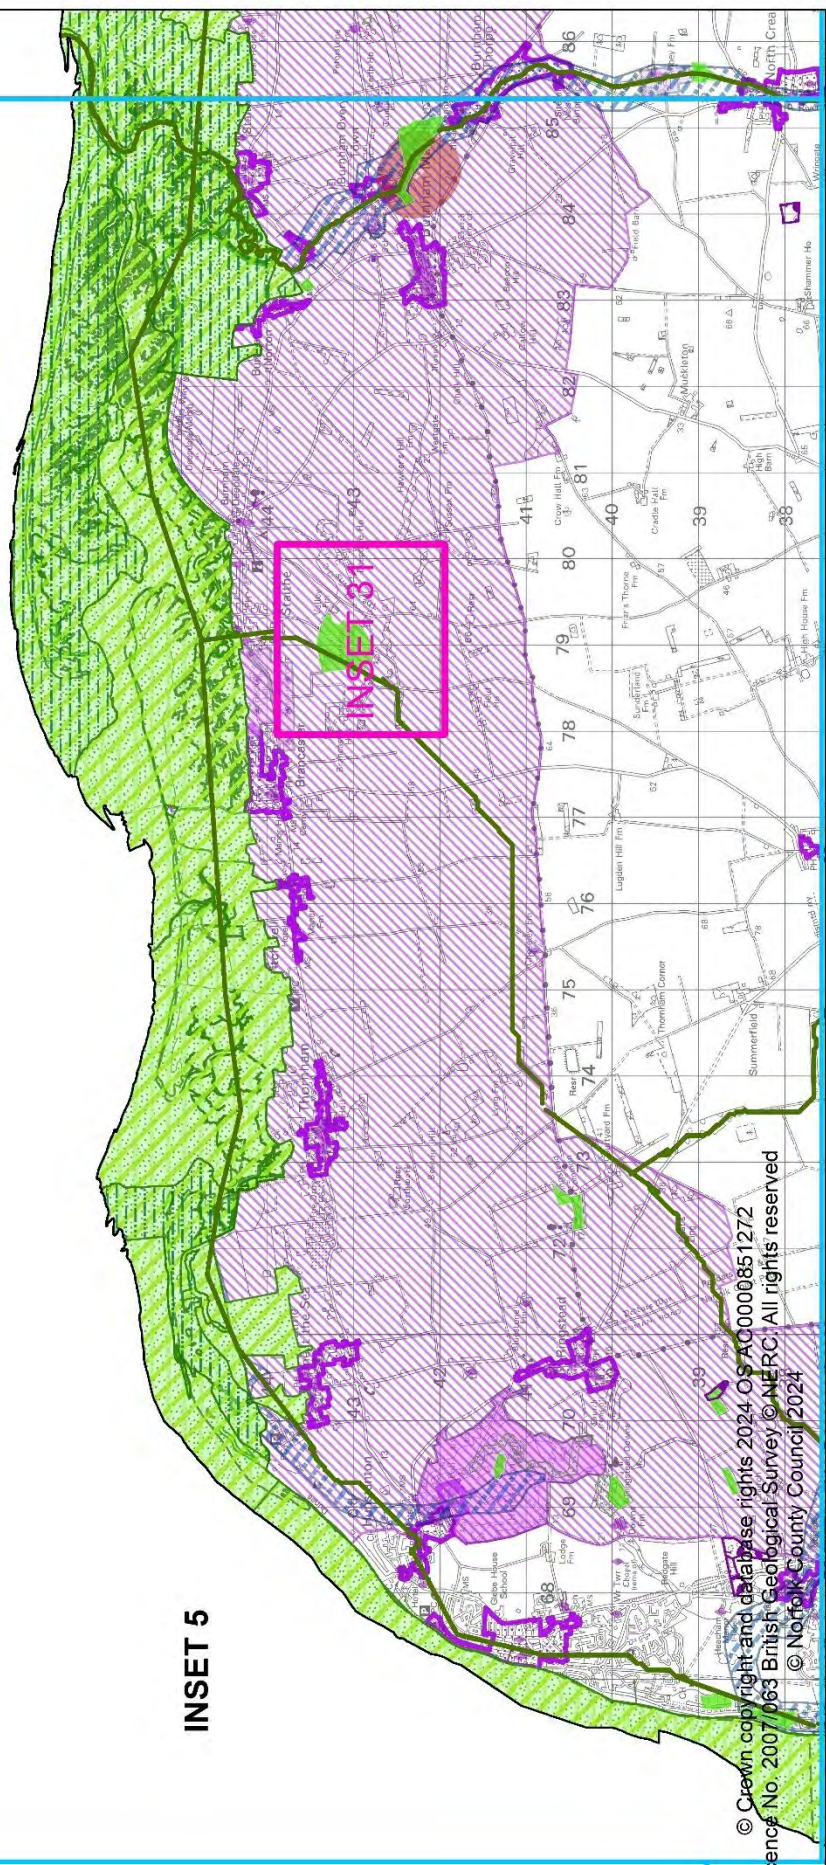

Inset Maps 1-26 - Policies

© Crown copyright and database rights 2024 OS AC0000851272
 Licence No. 2007/063 British Geological Survey © NERC. All rights reserved
 © Norfolk County Council 2024

0 1,250 2,500 3,750 5,000 Metres

0 1,250 2,500 3,750 5,000 Metres

Published: 2025

Norfolk County Council

INSET 4

© Crown copyright and database rights 2024 OS AC0000851272
 Licence No. 2007/063 British Geological Survey © NERC. All rights reserved
 © Norfolk County Council 2024

0 1,250 2,500 3,750 5,000 Metres

Published: 2025

Norfolk County Council

INSET 5

© Crown copyright and database rights 2024. OS AC0000851272
 Licence No. 2007/063 British Geological Survey © NERC. All rights reserved
 © Norfolk County Council 2024