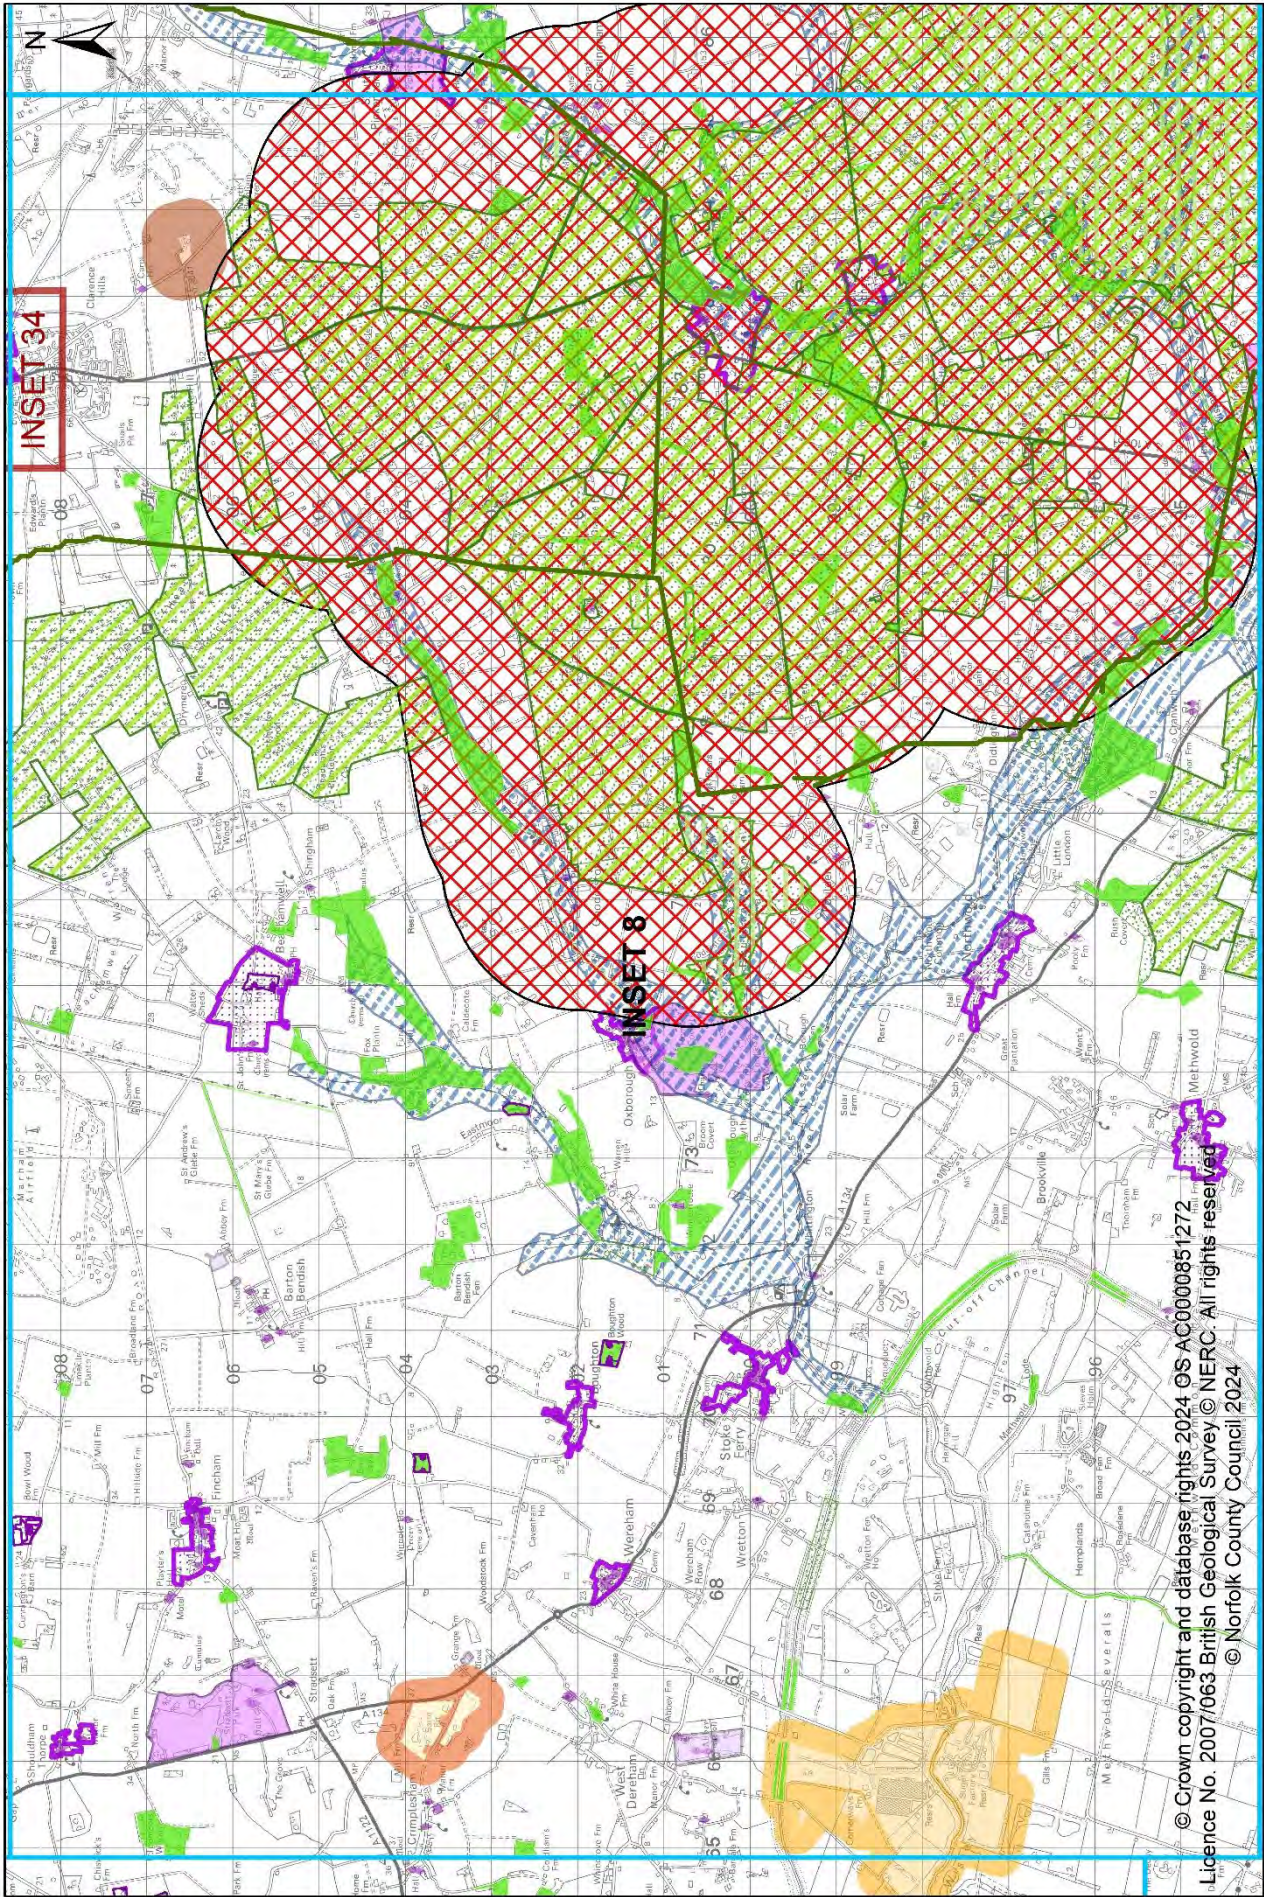

© Crown copyright and database rights 2024 OS AC0000851272
Licence No. 2007/063 British Geological Survey © NERC. All rights reserved
© Norfolk County Council 2024