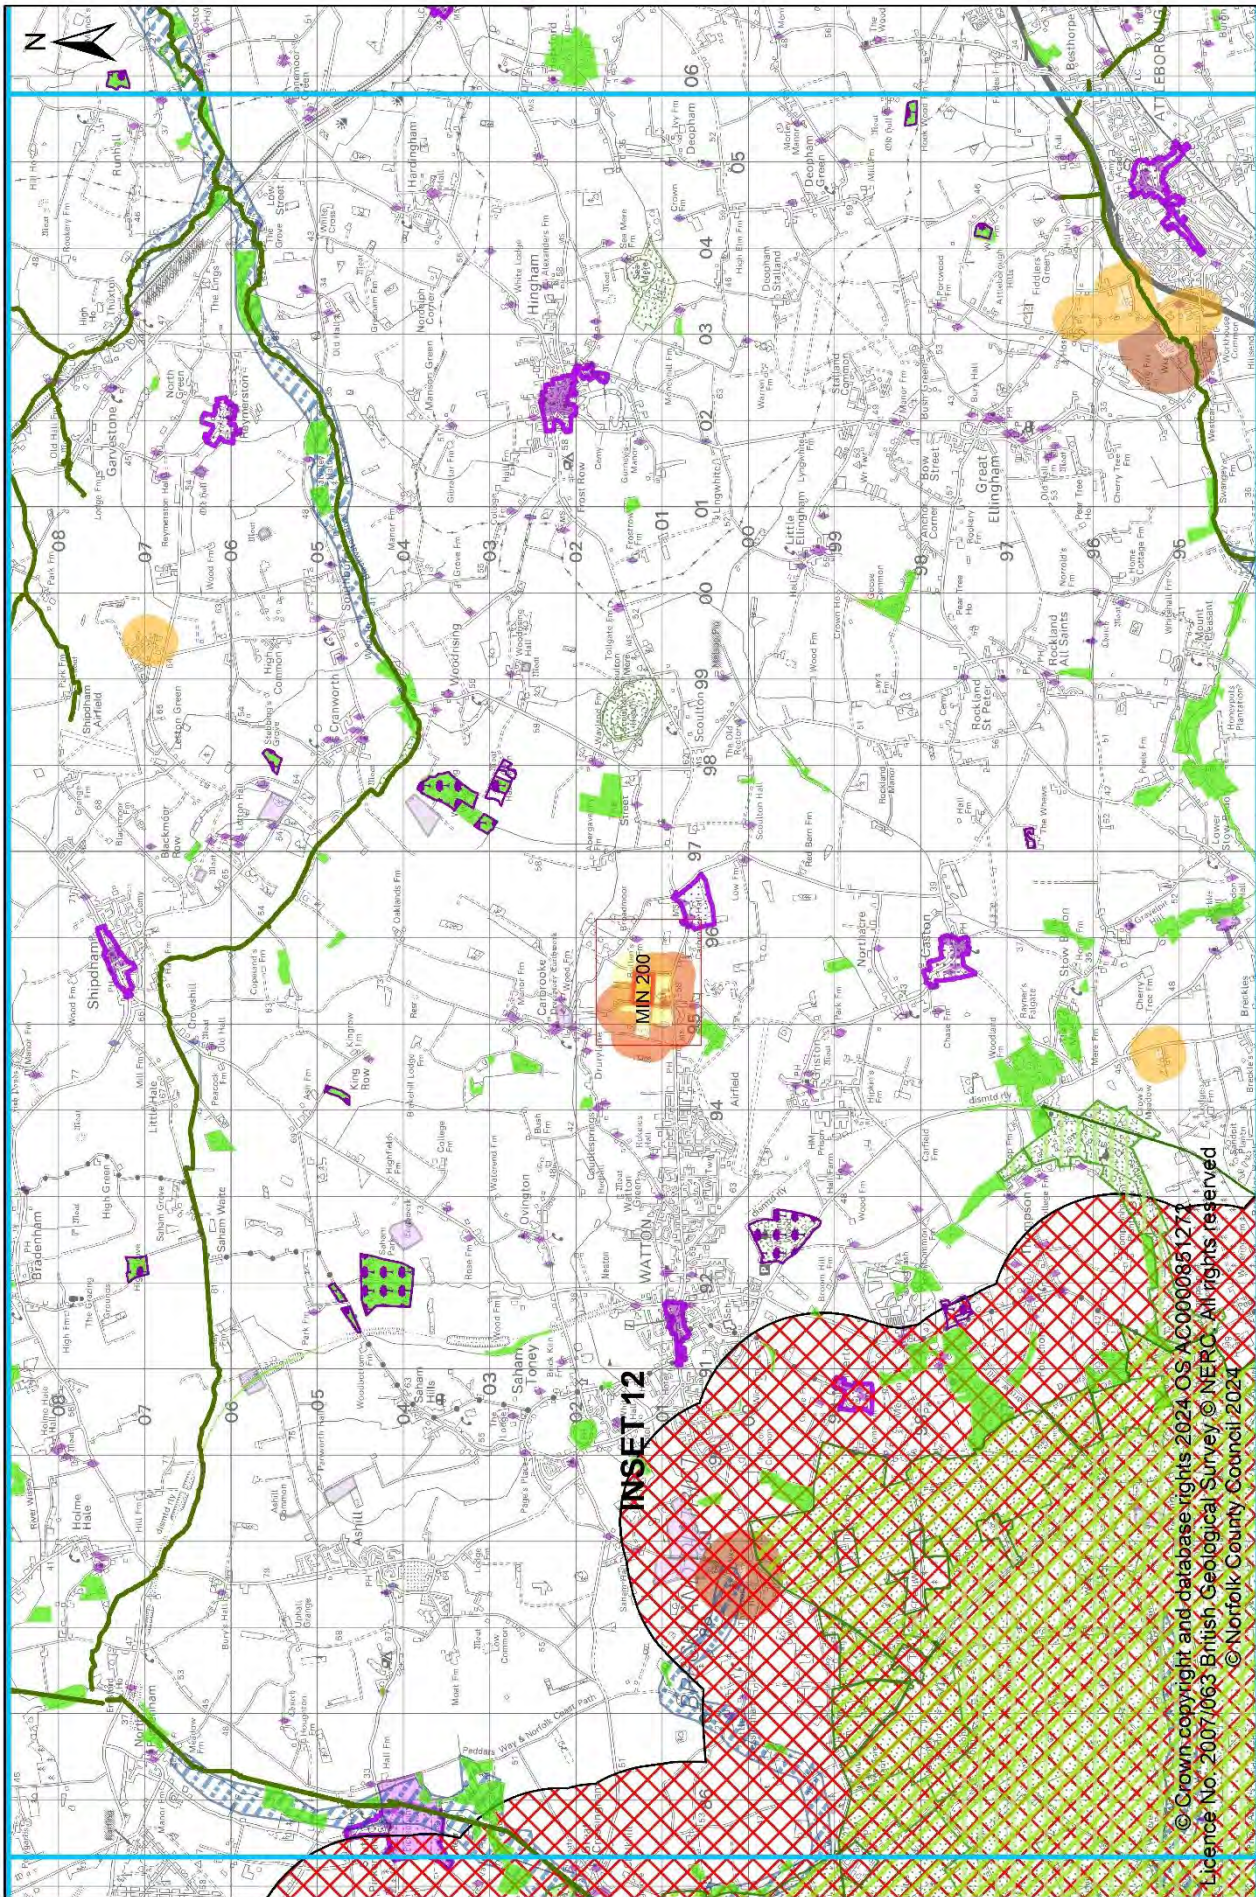

© Crown copyright and database rights 2024 OS AC00008812/4
Licence No. 2007/063 British Geological Survey © NERC. All rights reserved
© Norfolk County Council 2024