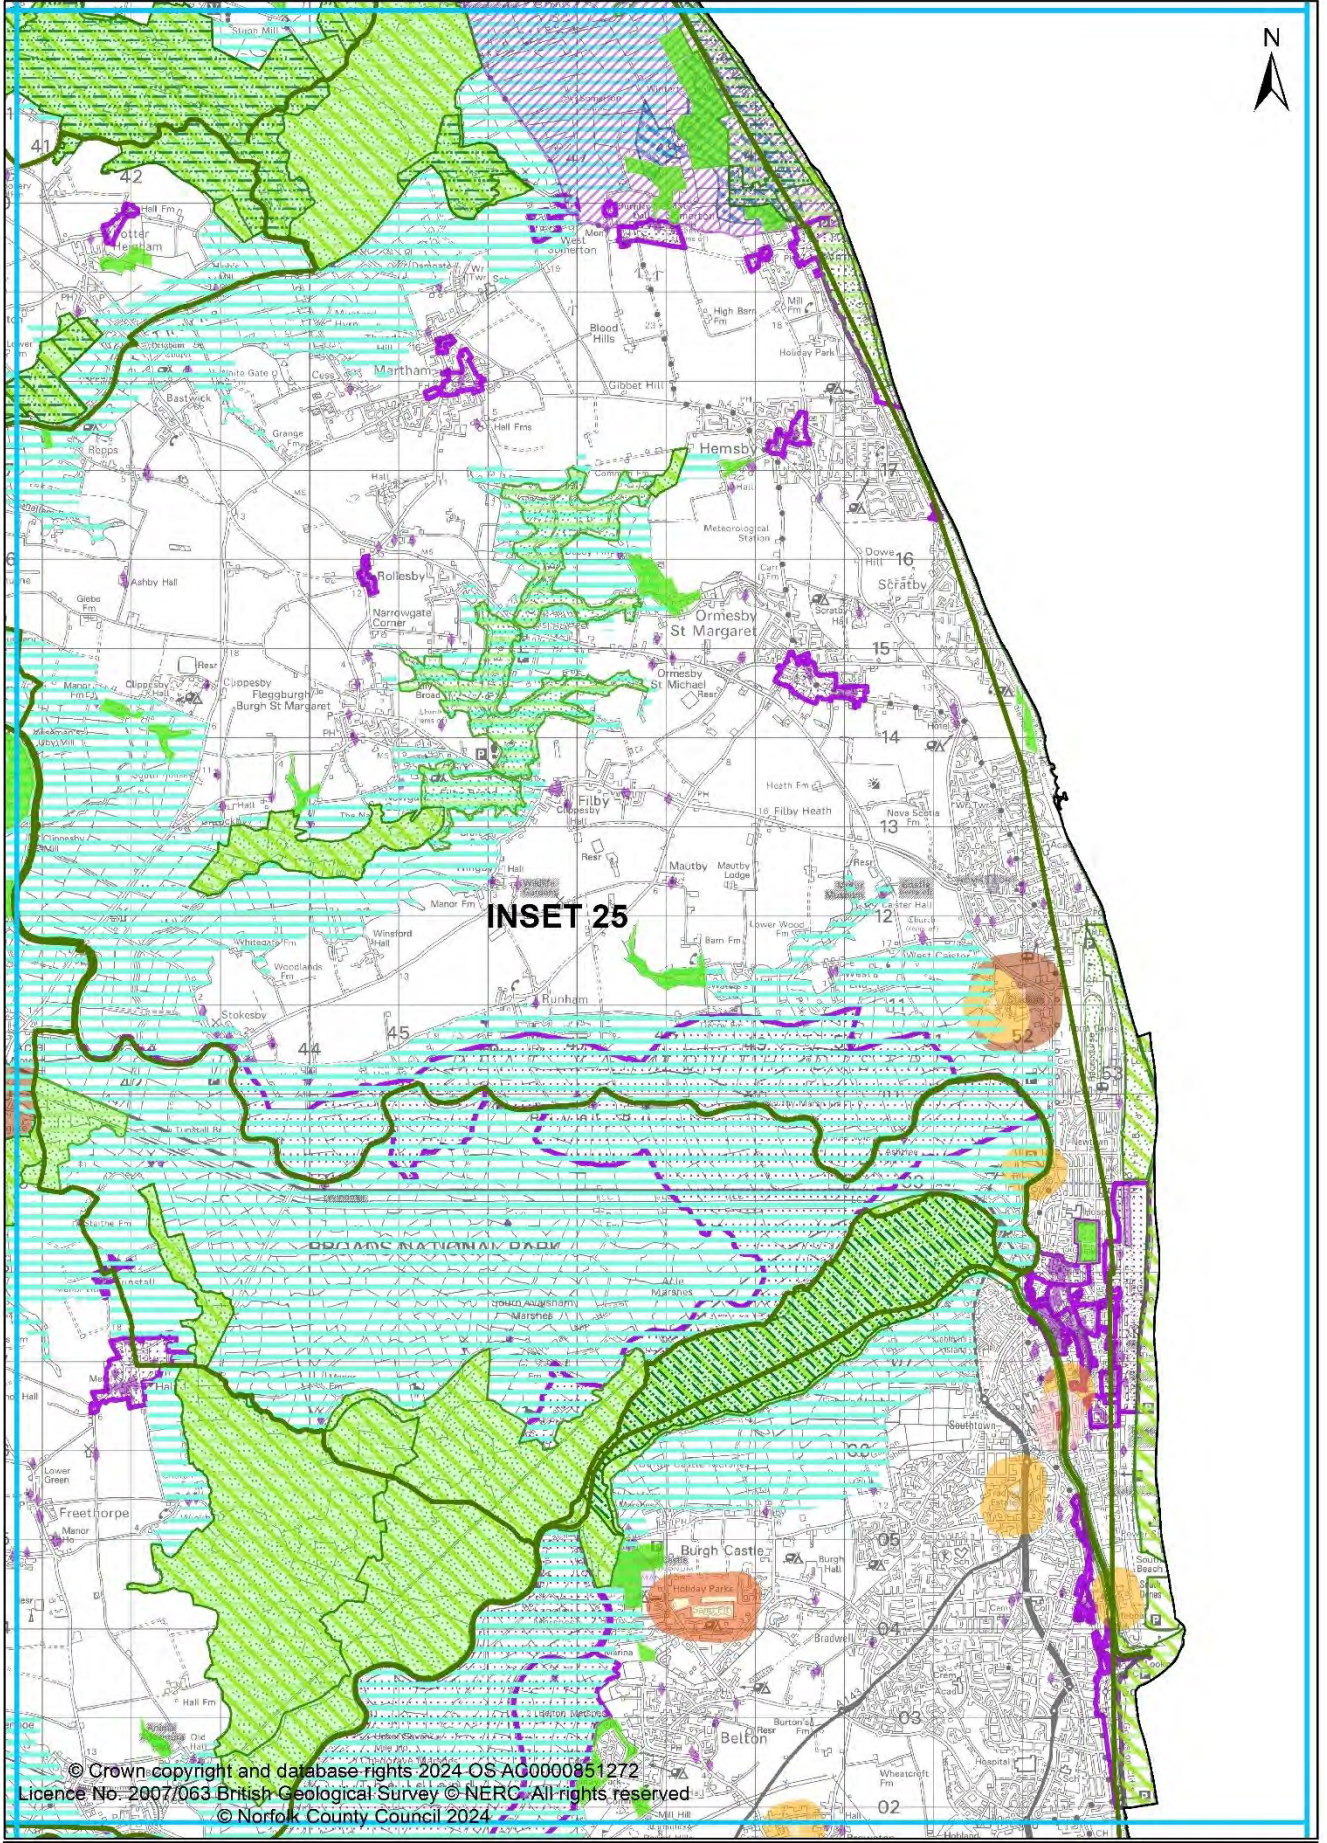

INSET 25

© Crown copyright and database rights 2024 OS AG0000851272
Licence No. 2007/063 British Geological Survey © NERC. All rights reserved
© Norfolk County Council 2024

0 1,250 2,500 3,750 5,000 Metres

Published: 2025 **Norfolk County Council**