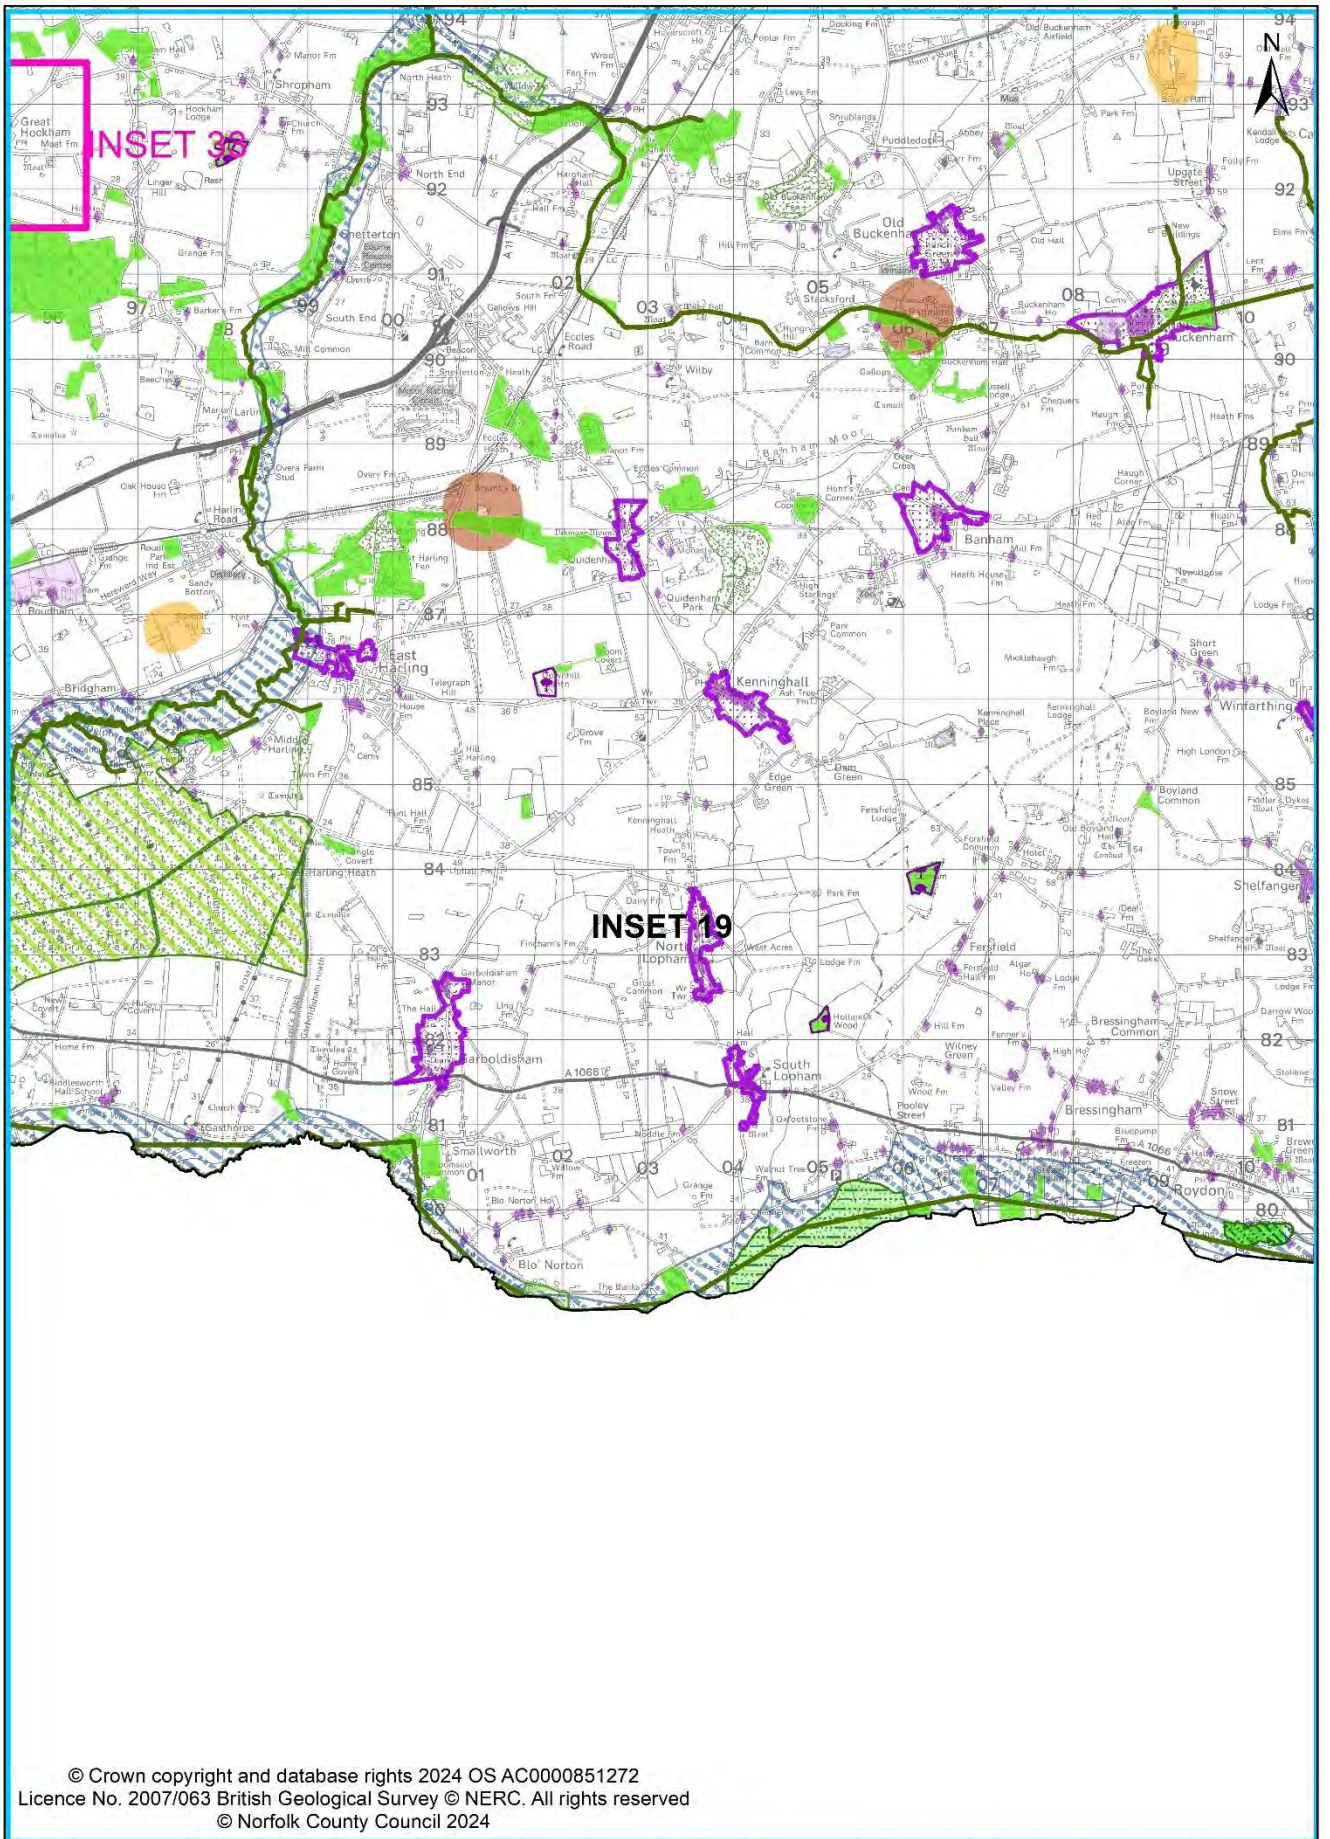

0 1,250 2,500 3,750 5,000 Metres

Published: 2025 Norfolk County Council