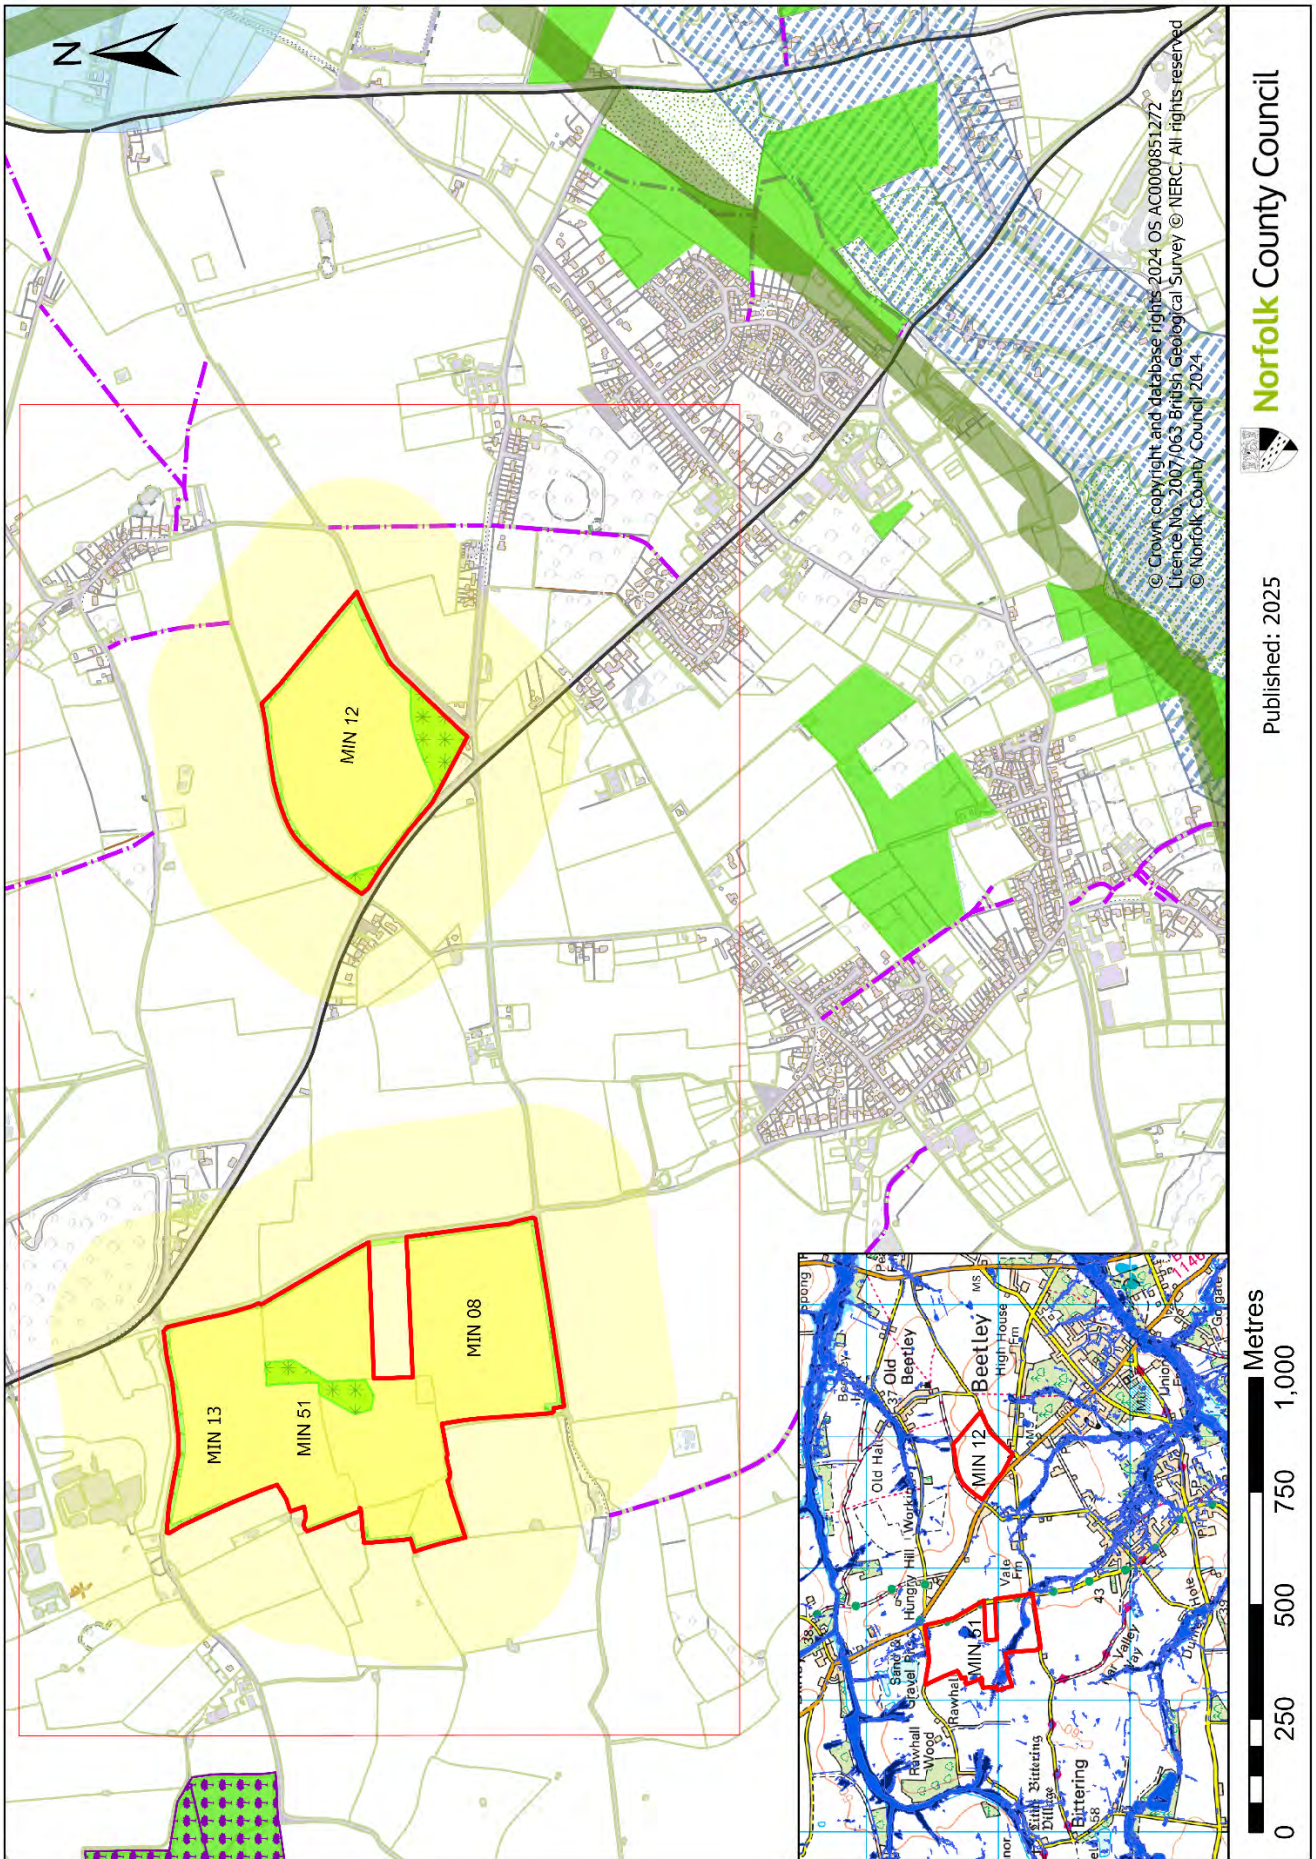

Breckland mineral site allocations