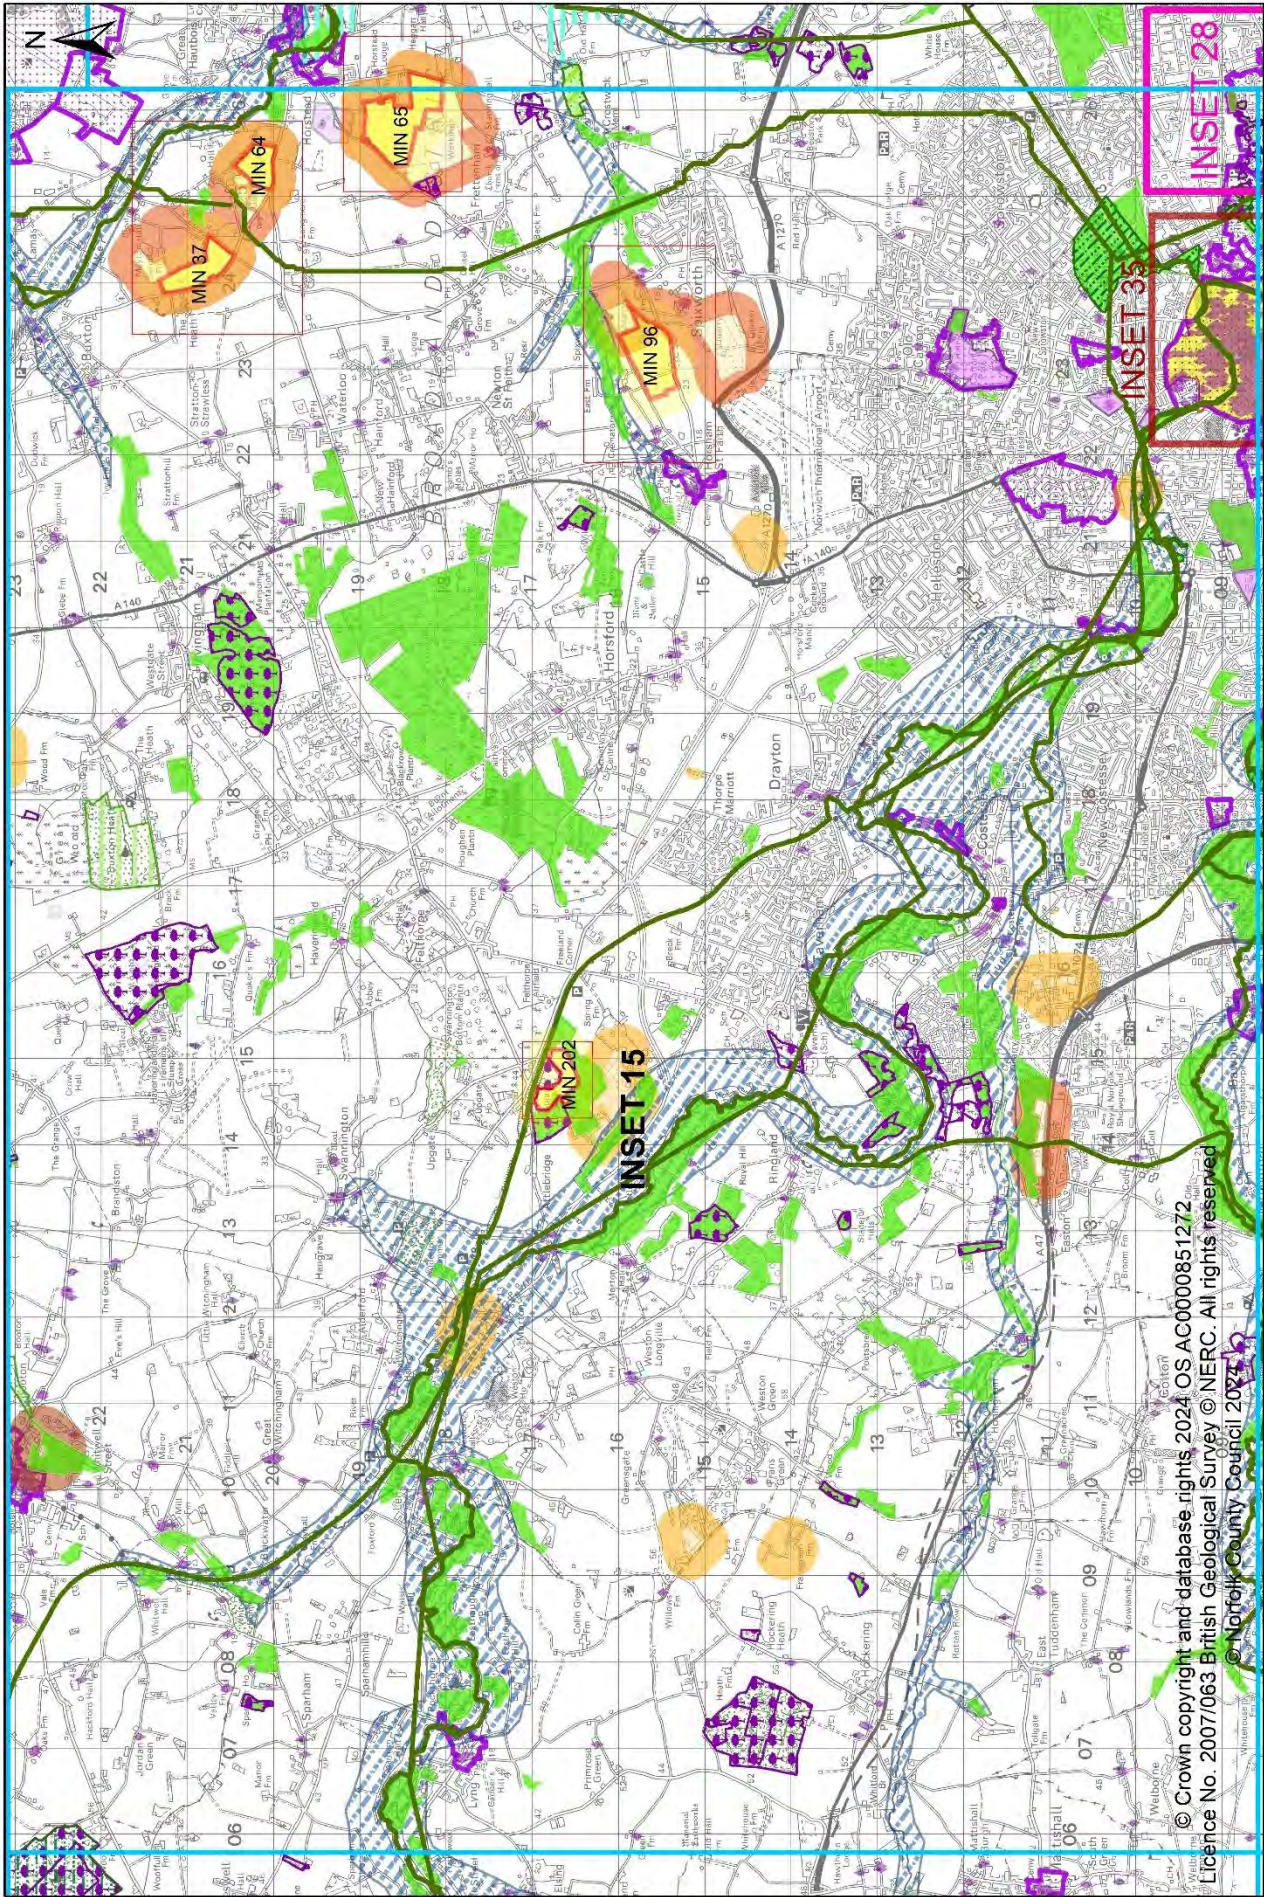

© Crown copyright and database rights, 2024 OS AC0000851272
Licence No. 2007/063 British Geological Survey © NERC. All rights reserved
© Norfolk County Council 2024

0 1,250 2,500 3,750 5,000 Metres

Published: 2025

Norfolk County Council