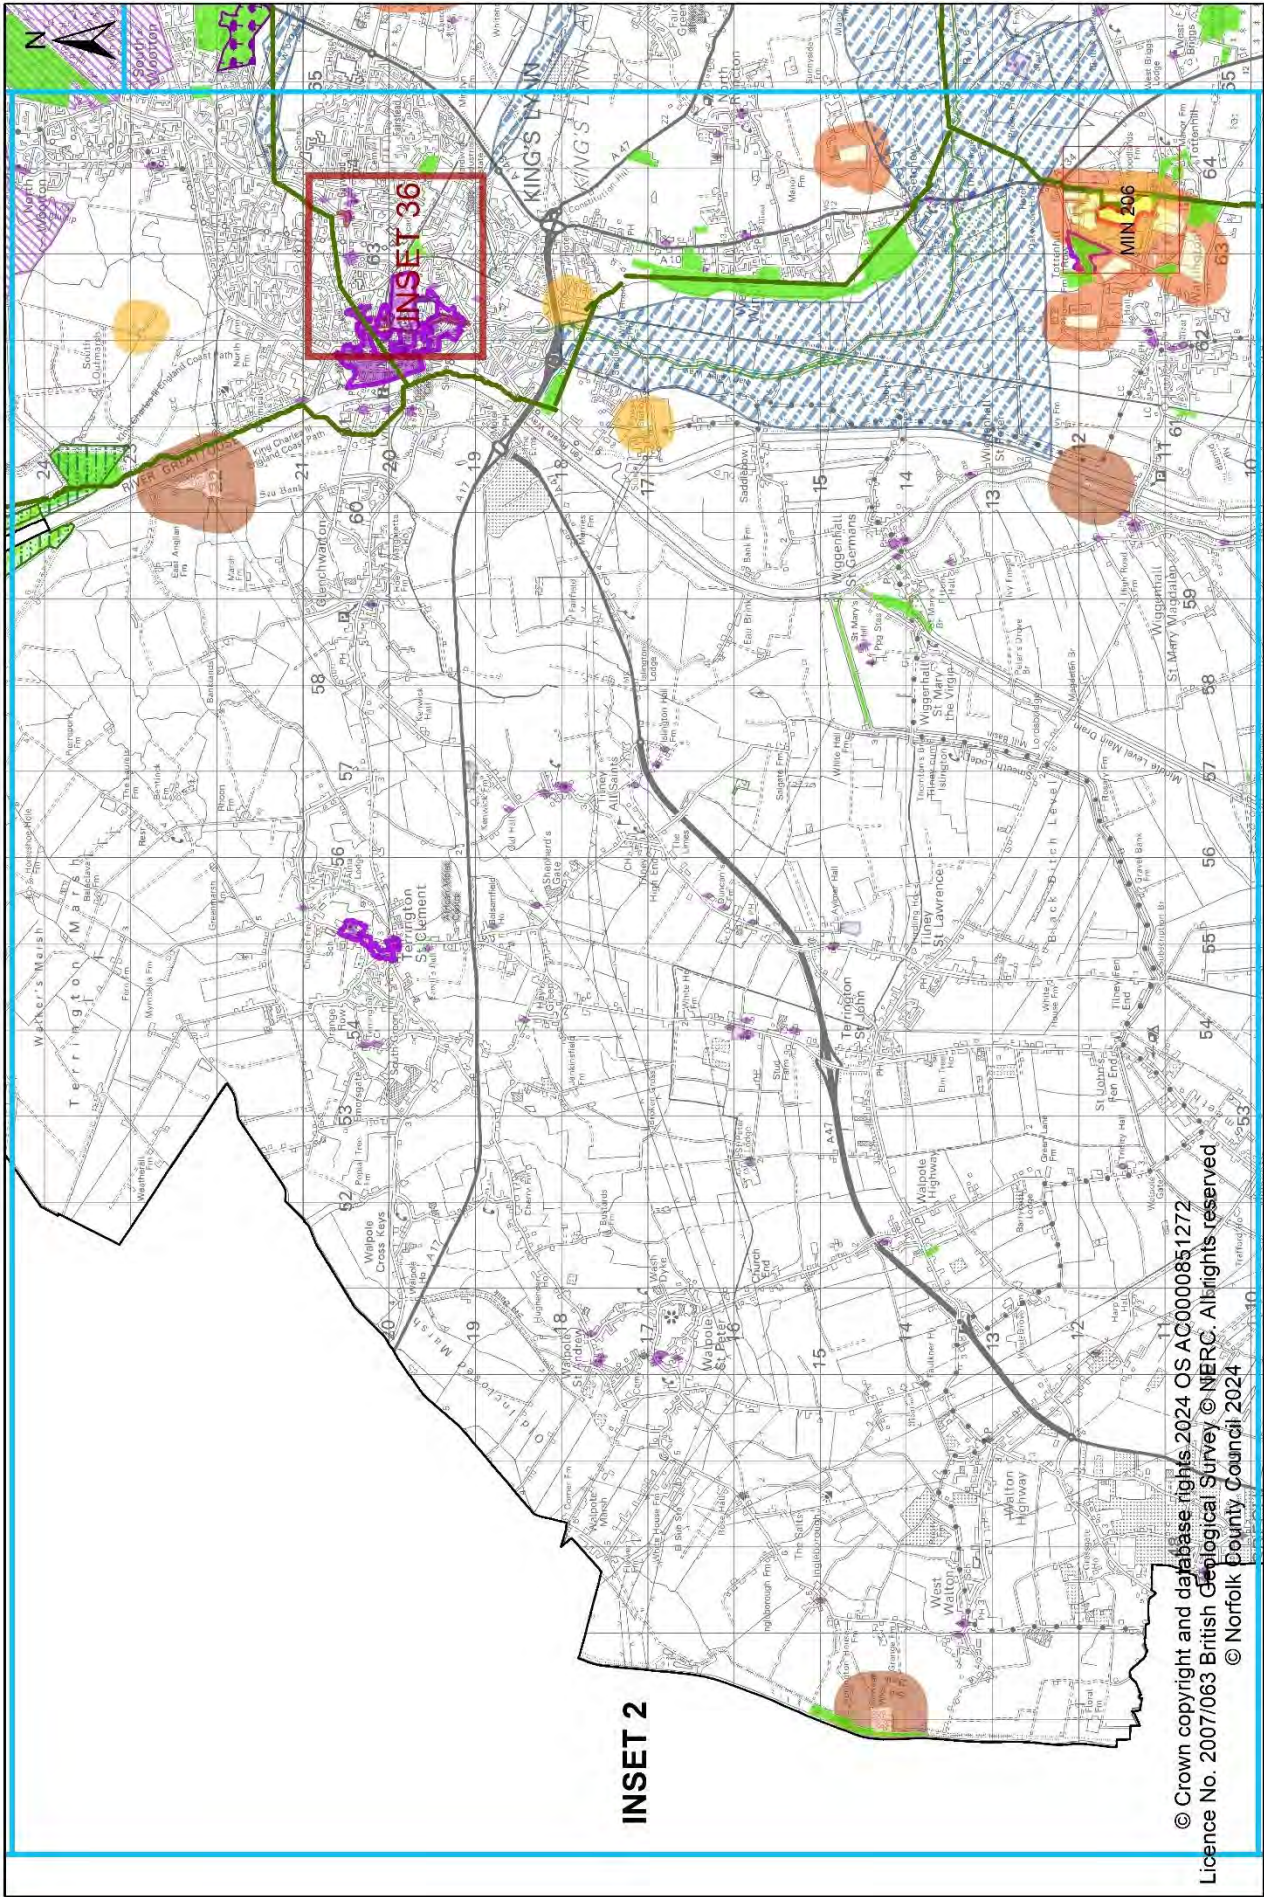

INSET 2

© Crown copyright and database rights 2024 OS AC0000851272
Licence No. 2007/063 British Geographical Survey © NERC. All rights reserved
© Norfolk County Council 2024

0 1,250 2,500 3,750 5,000 Metres

Published: 2025

Norfolk County Council